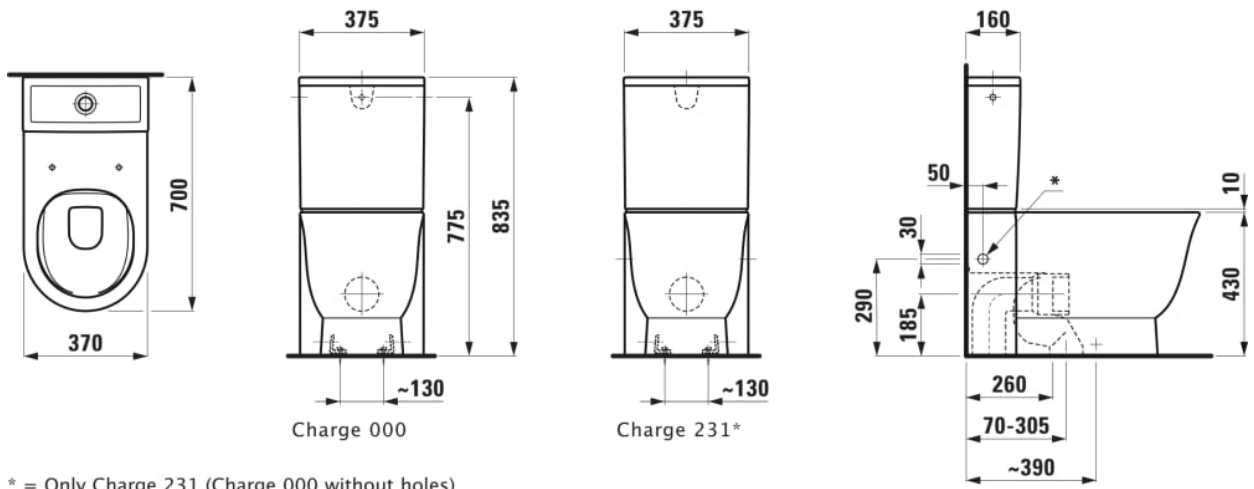

TECHNICAL DRAWINGS