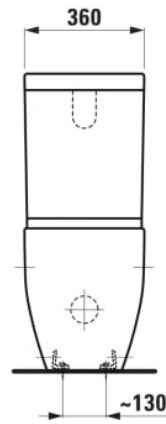

TECHNICAL DRAWINGS

Charge 231