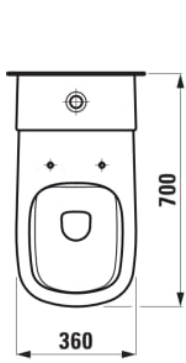

TECHNICAL DRAWINGS

Charge 000