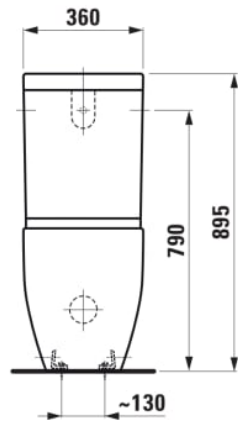

TECHNICAL DRAWINGS

Charge 000