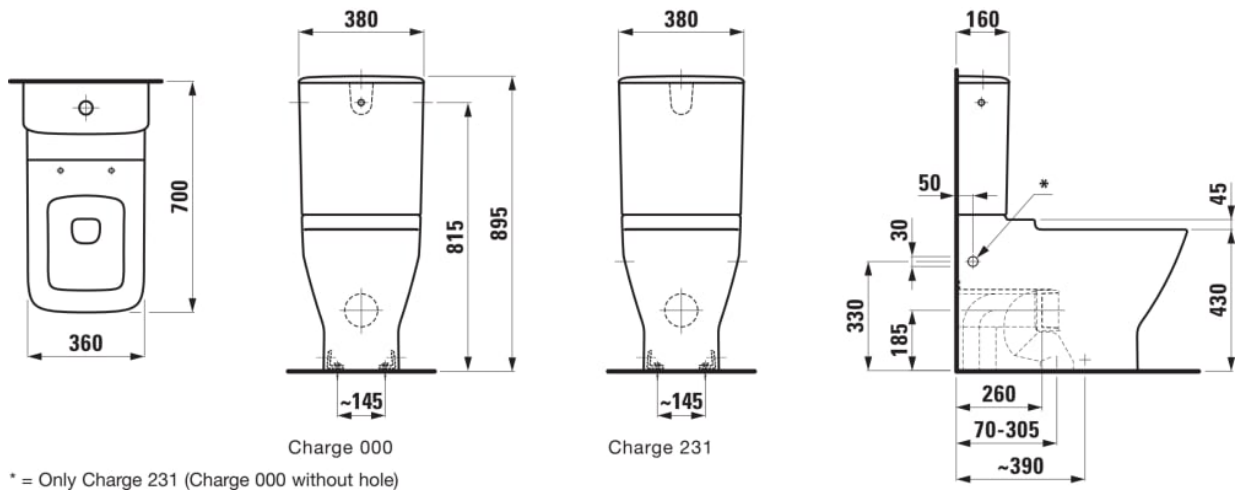

## DIMENSIONS

Length	700 mm
Width	360 mm
Height	475 mm

## SPECIFICATION TEXT

Floorstanding WC pan washdown LAUFEN PALACE, sanitary ceramic, for cistern, EN 997, EN 33, 6/3-I-flush, dimensions 360 x 700 x 475 mm, outlet horizontal, VARIO vertical 70 - 305 mm, back to wall, concealed trap, concealed fixation, Special feature: concealed surfaces directing water are fully glazed, throughout, closed water rim, vacuum checked, Further options / accessories: Surface refinement LCC (only white), lateral, holes, cistern 82870.0, 82870.2, 82870.3, 82870.5, WC seat and cover, 89170.0, WC seat and cover with automatic lowering 89170.1, Order no. 82470.6

Shape : Soft

Cistern type : Low

Net weight (kg) : 36.6

Style : Neutral

Fixing kit : Included

Outlet type : Dual

Flushing system : Washdown

Rim type : Closed

TECHNICAL DRAWINGS