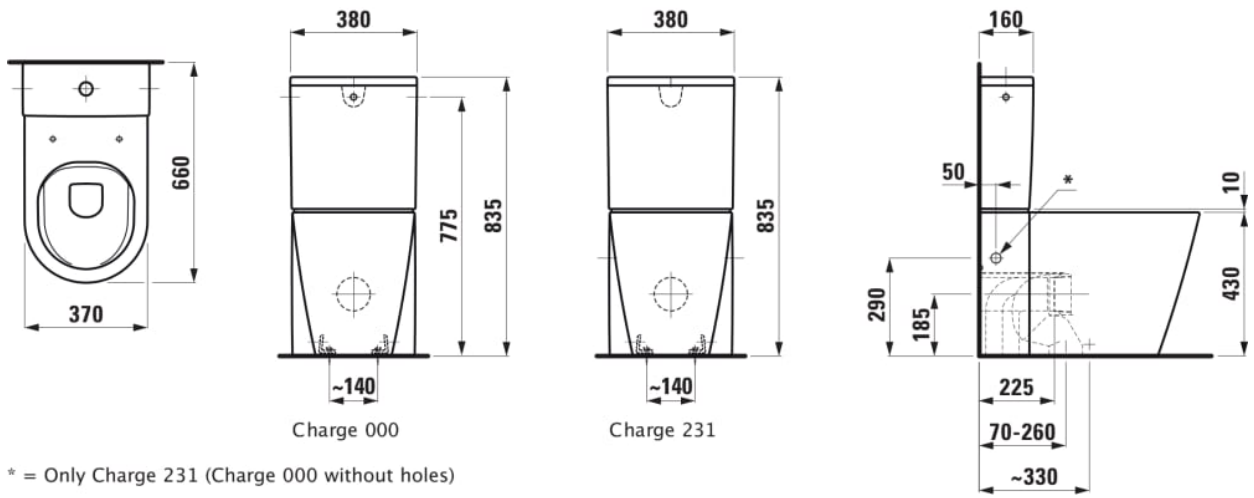

KARTELL LAUFEN

Floorstanding WC 'rimless', close-coupled,
washdown, without flushing rim

DIMENSIONS

Length	660 mm
Width	370 mm
Height	440 mm

COLOUR AND FINISH

000 White

OPTIONS

000 - standard option

SPECIFICATION TEXT

rimless Washdown for 5/3-l-flush Charge 000 – 2 fixing holes, without lateral holes

MOUNTING ACCESSORIES INCLUDED

Fixing set, order no. 89175.7

MOUNTING ACCESSORIES EXCLUDED

for VARIO-outlet 70 - 205 mm LAUFEN- connection, order no. 89009.2 for VARIO-outlet 220 - 260 mm only LAUFEN- connection, order no. 89902.5

Back-to-wall

Net weight (kg) : 34

Shape : Round

Fixing kit : Not included

Outlet type : Dual

Flushing system : Washdown

Rim type : Rimless

Installation type : Floor-standing

Rimless

TECHNICAL DRAWINGS

COMPATIBLE WITH

Cistern with insulation tank,
water connection at centre
back

H829331...9711

WC seat and cover,
removable, with round seat
shape

H891332...0001

WC seat and cover,
removable, with lowering
system, with round seat
shape