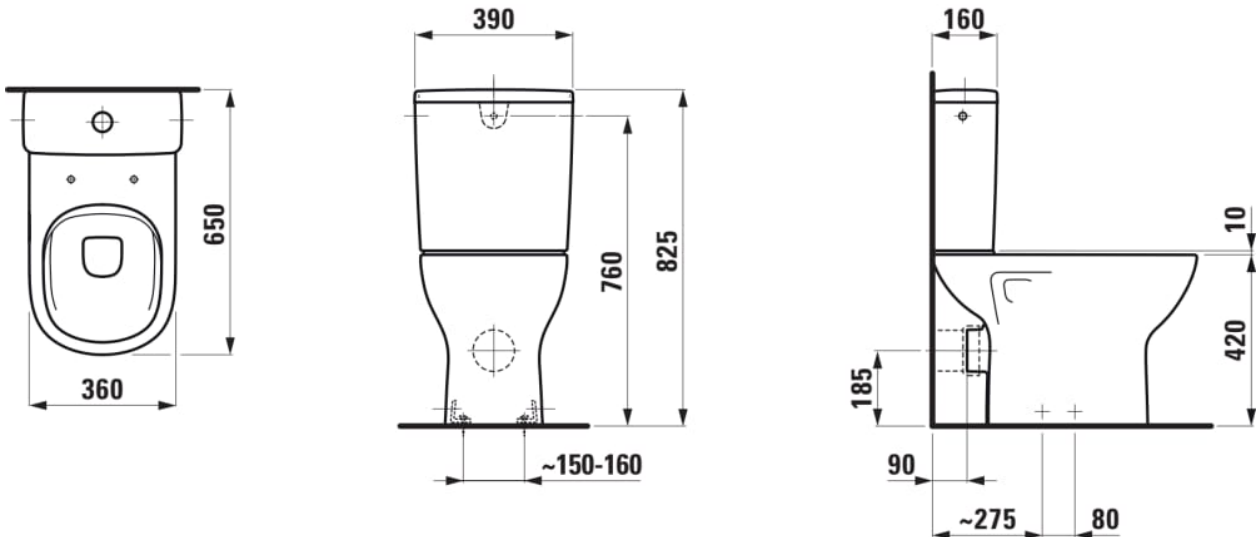

LUA

Floorstanding WC, close-coupled, washdown, 'rimless', outlet horizontal

DIMENSIONS

Length	650 mm
Width	360 mm
Height	420 mm

COLOUR AND FINISH

000 White

OPTIONS

000 - standard option

Cistern type : Low

Flushing system : Washdown

Installation type : Floor-standing

Material : Others

Net weight (kg) : 28.5

Outlet type : Horizontal

Rim type : Rimless

Rimless

Shape : Soft

TECHNICAL DRAWINGS

COMPATIBLE WITH

Cistern with insulation tank,  
water connection at centre  
back

**H827081...9711**

Cistern with insulation tank,  
water connection at side  
(left or right)