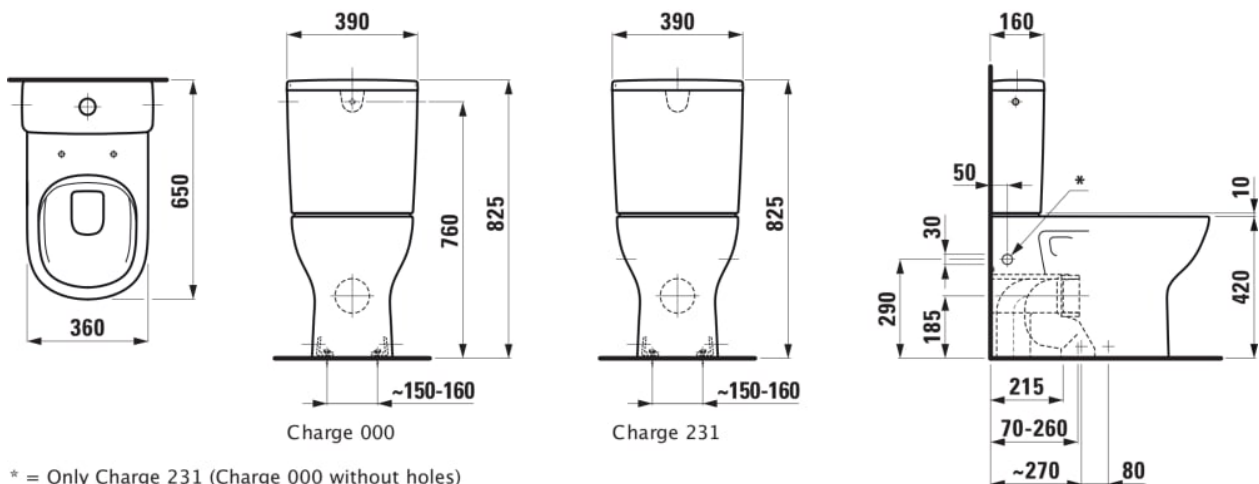

LUA

Floorstanding WC, close-coupled, washdown, 'rimless', outlet horizontal or vertical (max. 260 mm)

DIMENSIONS

Length	650 mm
Width	360 mm
Height	420 mm

COLOUR AND FINISH

<input type="checkbox"/>	000 White
--------------------------	-----------

OPTIONS

000 - standard option

Cistern type : Low

Outlet type : Dual

Shape : Soft

Flushing system : Washdown

Rim type : Rimless

Installation type : Floor-standing

Rimless

TECHNICAL DRAWINGS

COMPATIBLE WITH

Cistern with insulation tank,
water connection at centre
back

H827081...9711

Cistern with insulation tank,
water connection at side
(left or right)

H827082...9721

Cistern without insulation
tank, water connection at
bottom left

H827083...9731

WC seat and cover,
removable, with lowering
system

H891083...0001

WC seat without cover

H891084...0001

LUA

A design language that has been reduced to the essentials. Clear, geometric lines united in one continuous form. This results in a versatile bathroom programme for private and public architecture alike. With LUA, Toan Nguyen has succeeded in creating yet another stylistic bathroom culture that will be a long-term common denominator. The collection of fittings designed with the same ambition, perfectly shaped bathtubs and the extensive LANI furniture range complete LUA are turned into a true total bathroom solution.