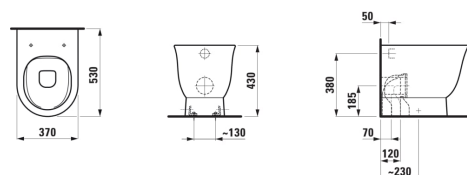

TECHNICAL DRAWINGS