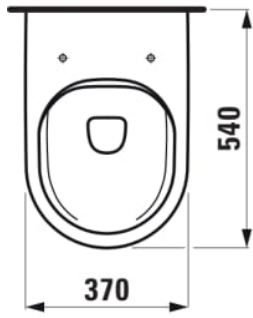

SONAR

Floorstanding WC 'rimless', washdown, without flushing rim, outlet horizontal/vertical

DIMENSIONS

Length	540 mm
Width	370 mm
Height	430 mm

COLOUR AND FINISH

000 White

OPTIONS

000 - standard option

SPECIFICATION TEXT

rimless Washdown for 4,5/3-l-flush back to wall

MOUNTING ACCESSORIES INCLUDED

Device for fixing, order no. 89175.7

MOUNTING ACCESSORIES EXCLUDED

for outlet vertical 70 mm LAUFEN-connection set, order no. 89009.2 for outlet vertical 100 mm LAUFEN-connection set, order no. 89902.7

Back-to-wall

Cistern type : Concealed

Fixing kit : Included

Flushing system : Washdown

Installation type : Floor-standing

Net weight (kg) : 29

Outlet type : Dual

Rim type : Rimless

Rimless

Shape : Round

TECHNICAL DRAWINGS

COMPATIBLE WITH

WC seat and cover,
removable, with lowering
system

H893341...0001

Floorstanding cistern with
plastic tank, water
connection at the back left
at the top of the cistern