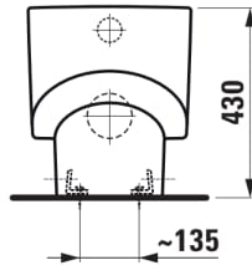

SONAR

Floorstanding WC 'rimless', washdown, without flushing rim, outlet horizontal/vertical

DIMENSIONS

Length	540 mm
Width	370 mm
Height	430 mm

COLOUR AND FINISH

000 White

OPTIONS

000 - standard option

SPECIFICATION TEXT

rimless Washdown for 4,5/3-l-flush back to wall

MOUNTING ACCESSORIES INCLUDED

Device for fixing, order no. 89175.7

MOUNTING ACCESSORIES EXCLUDED

for outlet vertical 70 mm LAUFEN-connection set, order no. 89009.2 for outlet vertical 100 mm LAUFEN-connection set, order no. 89902.7

Back-to-wall

Cistern type : Concealed

Fixing kit : Included

Flushing system : Washdown

Installation type : Floor-standing

Net weight (kg) : 29

Outlet type : Dual

Rim type : Rimless

Rimless

Shape : Round

TECHNICAL DRAWINGS

COMPATIBLE WITH

WC seat and cover,
removable, with lowering
system

H893341...0001

Floorstanding cistern with
plastic tank, water
connection at the back left
at the top of the cistern