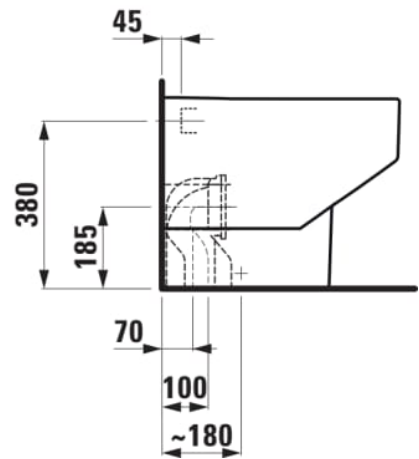

SONAR

Floorstanding WC 'rimless', washdown, without flushing rim, outlet horizontal/vertical

DIMENSIONS

Length	540 mm
Width	370 mm
Height	430 mm

COLOUR AND FINISH

000 White

OPTIONS

000 - standard option

SPECIFICATION TEXT

rimless Washdown for 4,5/3-l-flush back to wall

MOUNTING ACCESSORIES INCLUDED

Device for fixing, order no. 89175.7

MOUNTING ACCESSORIES EXCLUDED

for outlet vertical 70 mm LAUFEN-connection set, order no. 89009.2 for outlet vertical 100 mm LAUFEN-connection set, order no. 89902.7

Back-to-wall

Cistern type : Concealed

Fixing kit : Included

Flushing system : Washdown

Installation type : Floor-standing

Net weight (kg) : 29

Outlet type : Dual

Rim type : Rimless

Rimless

Shape : Round

TECHNICAL DRAWINGS

COMPATIBLE WITH

WC seat and cover,
removable, with lowering
system

H893341...0001

Floorstanding cistern with
plastic tank, water
connection at the back left
at the top of the cistern