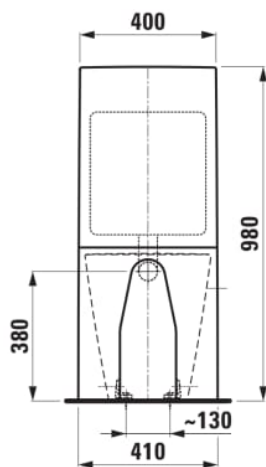

KARTELL LAUFEN

Floorstanding WC 'rimless', washdown, without flushing rim, outlet horizontal/vertical

DIMENSIONS

Length	560 mm
Width	370 mm
Height	430 mm

COLOUR AND FINISH

000 White

OPTIONS

000 - standard option

SPECIFICATION TEXT

rimless Washdown for 4,5/3-l-flush back to wall

MOUNTING ACCESSORIES INCLUDED

Fastening kit

MOUNTING ACCESSORIES EXCLUDED

for VARIO-outlet 70 - 220 mm LAUFEN- connection, order no. 89009.2 for VARIO-outlet 220 - 305 mm only LAUFEN- connection, order no. 89902.5
Angle valve for water inlet Water inlet hose

Back-to-wall

Cistern type : Concealed

Fixing kit : Included

Flushing system : Washdown

Installation type : Floor-standing

Net weight (kg) : 30

Outlet type : Dual

Rim type : Rimless

Rimless

Shape : Round

TECHNICAL DRAWINGS

COMPATIBLE WITH

Floorstanding cistern with plastic tank, water connection at the back left at the top of the cistern

H829661...9811

WC seat and cover, removable, with round seat shape