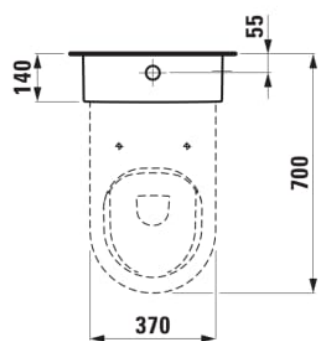

KARTELL LAUFEN

Floorstanding WC 'rimless', washdown, without flushing rim, outlet horizontal/vertical

DIMENSIONS

Length	560 mm
Width	370 mm
Height	430 mm

COLOUR AND FINISH

000 White

OPTIONS

000 - standard option

SPECIFICATION TEXT

rimless Washdown for 4,5/3-l-flush back to wall

MOUNTING ACCESSORIES INCLUDED

Fastening kit

MOUNTING ACCESSORIES EXCLUDED

for VARIO-outlet 70 - 220 mm LAUFEN- connection, order no. 89009.2 for VARIO-outlet 220 - 305 mm only LAUFEN- connection, order no. 89902.5
Angle valve for water inlet Water inlet hose

Back-to-wall

Cistern type : Concealed

Fixing kit : Included

Flushing system : Washdown

Installation type : Floor-standing

Net weight (kg) : 30

Outlet type : Dual

Rim type : Rimless

Rimless

Shape : Round

TECHNICAL DRAWINGS

COMPATIBLE WITH

Floorstanding cistern with plastic tank, water connection at the back left at the top of the cistern

H829661...9811

WC seat and cover, removable, with round seat shape