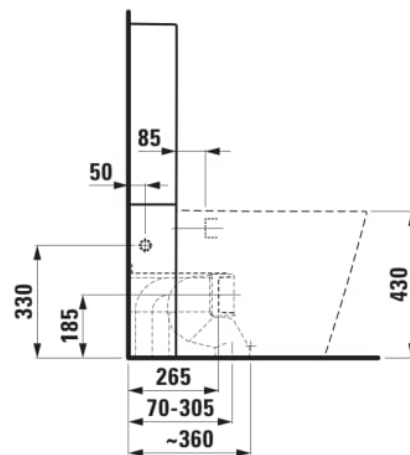

KARTELL LAUFEN

Floorstanding WC 'rimless', washdown, without flushing rim, outlet horizontal/vertical

DIMENSIONS

Length	560 mm
Width	370 mm
Height	430 mm

COLOUR AND FINISH

000 White

OPTIONS

000 - standard option

SPECIFICATION TEXT

rimless Washdown for 4,5/3-l-flush back to wall

MOUNTING ACCESSORIES INCLUDED

Fastening kit

MOUNTING ACCESSORIES EXCLUDED

for VARIO-outlet 70 - 220 mm LAUFEN- connection, order no. 89009.2 for VARIO-outlet 220 - 305 mm only LAUFEN- connection, order no. 89902.5
Angle valve for water inlet Water inlet hose

Back-to-wall

Cistern type : Concealed

Fixing kit : Included

Flushing system : Washdown

Installation type : Floor-standing

Net weight (kg) : 30

Outlet type : Dual

Rim type : Rimless

Rimless

Shape : Round

TECHNICAL DRAWINGS

COMPATIBLE WITH

Floorstanding cistern with plastic tank, water connection at the back left at the top of the cistern

H829661...9811

WC seat and cover, removable, with round seat shape