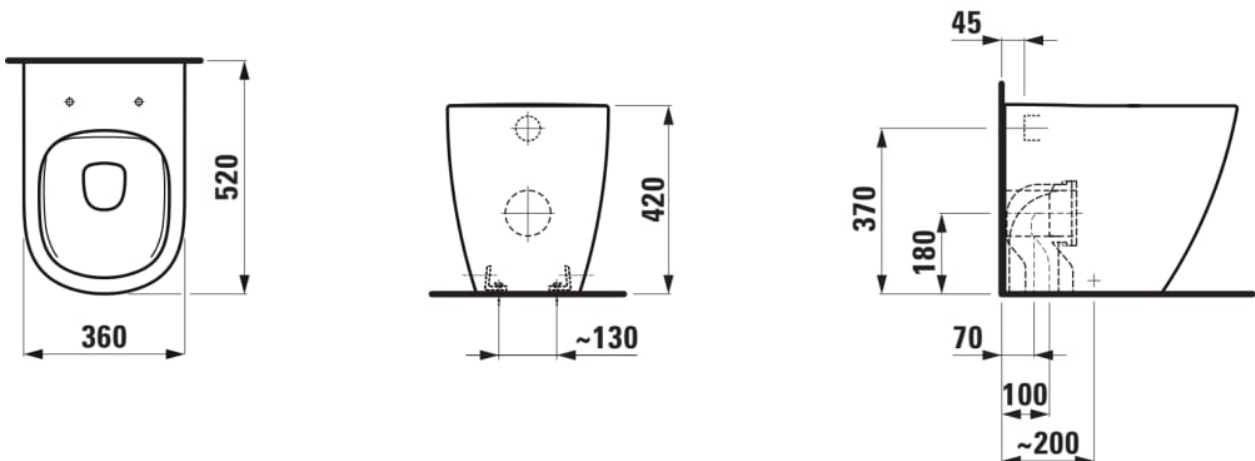

LUA

Floorstanding WC, washdown, rimless, outlet horizontal or vertical

DIMENSIONS

| | |
|--------|--------|
| Length | 520 mm |
| Width | 360 mm |
| Height | 420 mm |

COLOUR AND FINISH

000 White

OPTIONS

000 - standard option

Cistern type : Concealed

Flushing system : Washdown

Installation type : Floor-standing

Outlet type : Horizontal, Vertical

Rim type : Rimless

Rimless

Shape : Soft

TECHNICAL DRAWINGS