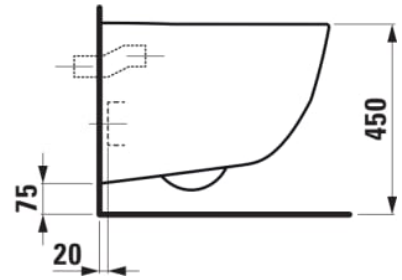

LAUFEN PRO

Wall-hung WC 'comfort', washdown, without flushing rim, 5 cm raised height

DIMENSIONS

| | |
|--------|--------|
| Length | 560 mm |
| Width | 360 mm |
| Height | 375 mm |

COLOUR AND FINISH

000 White

OPTIONS

000 - standard option

SPECIFICATION TEXT

rimless Washdown for 4,5/3-l-flush

MOUNTING ACCESSORIES INCLUDED

laufen EasyFit system M12, order no. 89282.7

MOUNTING ACCESSORIES EXCLUDED

Water inlet pipe, order no. 89325.7

Cistern type : Concealed

Comfort height

Flushing system : Washdown

Installation type : Wall-hung

Material : Ceramics

Net weight (kg) : 26

Outlet type : Horizontal

Packaging : 1

Rim type : Rimless

Rimless

Shape : Round

TECHNICAL DRAWINGS

COMPATIBLE WITH

WC seat and cover,
removable, stainless steel
hinges

H896950...0001

WC seat and cover,
removable, with lowering
system, Chrom hinges