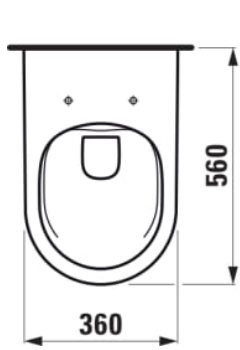

LAUFEN PRO

Wall-hung WC 'comfort', washdown, without flushing rim, 5 cm raised height

DIMENSIONS

| | |
|--------|--------|
| Length | 560 mm |
| Width | 360 mm |
| Height | 375 mm |

COLOUR AND FINISH

000 White

OPTIONS

000 - standard option

SPECIFICATION TEXT

rimless Washdown for 4,5/3-l-flush

MOUNTING ACCESSORIES INCLUDED

laufen EasyFit system M12, order no. 89282.7

MOUNTING ACCESSORIES EXCLUDED

Water inlet pipe, order no. 89325.7

Cistern type : Concealed

Comfort height

Flushing system : Washdown

Installation type : Wall-hung

Material : Ceramics

Net weight (kg) : 26

Outlet type : Horizontal

Packaging : 1

Rim type : Rimless

Rimless

Shape : Round

TECHNICAL DRAWINGS

COMPATIBLE WITH

WC seat and cover,
removable, stainless steel
hinges

H896950...0001

WC seat and cover,
removable, with lowering
system, Chrom hinges