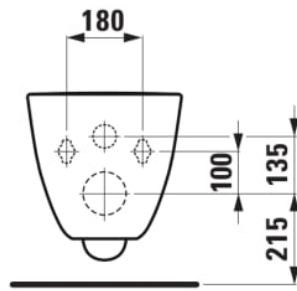

LAUFEN PRO

Wall-hung WC 'comfort', washdown, without flushing rim, 5 cm raised height

DIMENSIONS

| | |
|--------|--------|
| Length | 560 mm |
| Width | 360 mm |
| Height | 375 mm |

COLOUR AND FINISH

000 White

OPTIONS

000 - standard option

SPECIFICATION TEXT

rimless Washdown for 4,5/3-l-flush

MOUNTING ACCESSORIES INCLUDED

laufen EasyFit system M12, order no. 89282.7

MOUNTING ACCESSORIES EXCLUDED

Water inlet pipe, order no. 89325.7

Cistern type : Concealed

Comfort height

Flushing system : Washdown

Installation type : Wall-hung

Material : Ceramics

Net weight (kg) : 26

Outlet type : Horizontal

Packaging : 1

Rim type : Rimless

Rimless

Shape : Round

TECHNICAL DRAWINGS

COMPATIBLE WITH

WC seat and cover,
removable, stainless steel
hinges

H896950...0001

WC seat and cover,
removable, with lowering
system, Chrom hinges