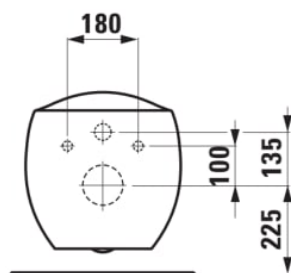

ILBAGNOALESSI

Wall-hung WC 'rimless', washdown, without flushing rim

DIMENSIONS

Length	585 mm
Width	390 mm
Height	355 mm

COLOUR AND FINISH

<input type="checkbox"/>	400 White with LCC (Laufen Clean Coat)
--------------------------	--

OPTIONS

000 - standard option

SPECIFICATION TEXT

Wallhung WC rimless washdown Laufen-IL BAGNO ALESSI ONE, sanitary ceramic, for concealed cistern

EN 997, EN 33, min 5/3-l-flush, dimensions 390 x 585 x 400 mm concealed trap, concealed fixation

Order no. 820971

MOUNTING ACCESSORIES INCLUDED

laufen EasyFit system M12, order no. 892827

MOUNTING ACCESSORIES EXCLUDED

Stone screw fixing set M12

Cistern type : Concealed

Flushing system : Washdown

Installation type : Wall-hung

Material : Others

Outlet type : Horizontal

Rim type : Rimless

Rimless

Shape : Round

Style : Opulent

Water Inlet System : Back Inlet

TECHNICAL DRAWINGS