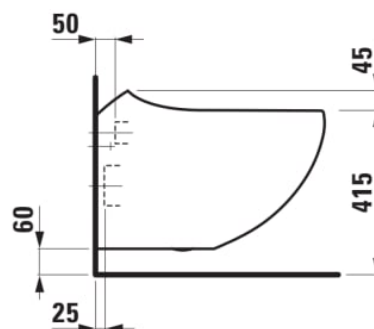

ILBAGNOALESSI

Wall-hung WC 'rimless', washdown, without flushing rim

DIMENSIONS

Length	585 mm
Width	390 mm
Height	355 mm

COLOUR AND FINISH

<input type="checkbox"/>	400 White with LCC (Laufen Clean Coat)
--------------------------	--

OPTIONS

000 - standard option

SPECIFICATION TEXT

Wallhung WC rimless washdown Laufen-IL BAGNO ALESSI ONE, sanitary ceramic, for concealed cistern

EN 997, EN 33, min 5/3-l-flush, dimensions 390 x 585 x 400 mm concealed trap, concealed fixation

Material : Others

Outlet type : Horizontal

Rim type : Rimless

Rimless

Shape : Round

Style : Opulent

Water Inlet System : Back Inlet

TECHNICAL DRAWINGS