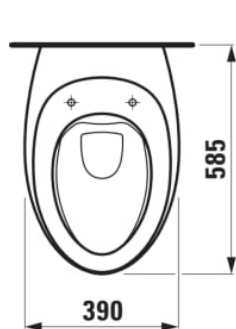

ILBAGNOALESSI

Wall-hung WC 'rimless', washdown, without flushing rim

DIMENSIONS

Length	585 mm
Width	390 mm
Height	355 mm

COLOUR AND FINISH

<input type="checkbox"/>	400 White with LCC (Laufen Clean Coat)
--------------------------	--

OPTIONS

000 - standard option

SPECIFICATION TEXT

Wallhung WC rimless washdown Laufen-IL BAGNO ALESSI ONE, sanitary ceramic, for concealed cistern

EN 997, EN 33, min 5/3-l-flush, dimensions 390 x 585 x 400 mm concealed trap, concealed fixation

Order no. 820971

MOUNTING ACCESSORIES INCLUDED

laufen EasyFit system M12, order no. 892827

MOUNTING ACCESSORIES EXCLUDED

Stone screw fixing set M12

Cistern type : Concealed

Flushing system : Washdown

Installation type : Wall-hung

Material : Others

Outlet type : Horizontal

Rim type : Rimless

Rimless

Shape : Round

Style : Opulent

Water Inlet System : Back Inlet

TECHNICAL DRAWINGS