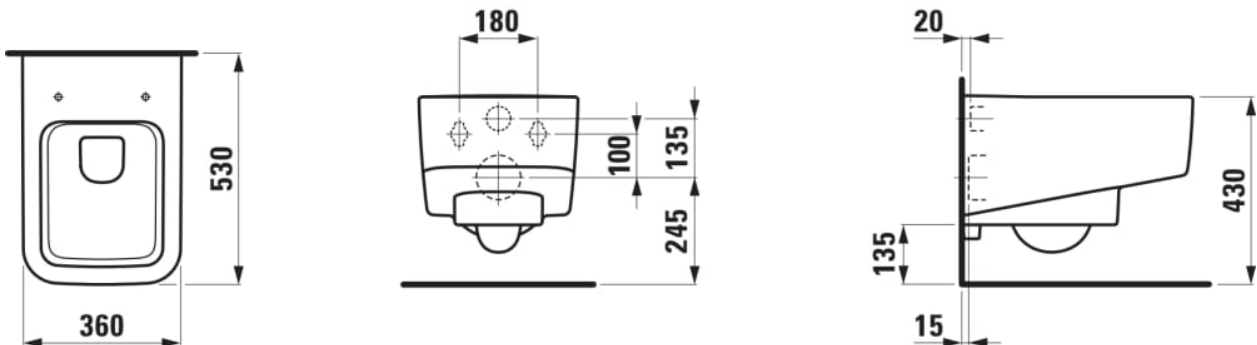

LAUFEN PRO S

Wall-hung WC 'rimless', washdown, without flushing rim

DIMENSIONS

Length	530 mm
Width	360 mm
Height	295 mm

COLOUR AND FINISH

000 White

OPTIONS

000 - standard option

Cistern type : Concealed

Flushing system : Washdown

Installation type : Wall-hung

Net weight (kg) : 21

Outlet type : Horizontal

Rim type : Rimless

Rimless

Shape : Square

Style : Neutral

Water Inlet System : Back Inlet

TECHNICAL DRAWINGS

COMPATIBLE WITH

WC seat and cover,  
removable

**H891960...0001**

WC seat and cover,  
removable, with lowering  
system

**H891961...0001**