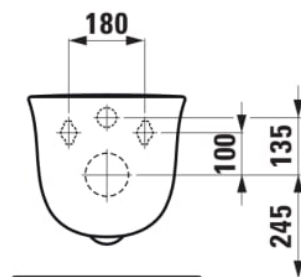

THE NEW CLASSIC

Wall-hung WC, washdown, rimless

DIMENSIONS

Length	530 mm
Width	370 mm
Height	350 mm

COLOUR AND FINISH

<input type="checkbox"/>	000 White
--------------------------	-----------

OPTIONS

000 - standard option

SPECIFICATION TEXT

rimless Washdown for min. 4,5/3-l-flush

MOUNTING ACCESSORIES INCLUDED

laufen EasyFit system M12, order no. 89282.7

MOUNTING ACCESSORIES EXCLUDED

Stone screw fastening kit M12

Fixing kit : Included

Flushing system : Washdown

Installation type : Wall-hung

Net weight (kg) : 22.5

Outlet type : Dual

Rim type : Rimless

Rimless

Shape : Round

TECHNICAL DRAWINGS