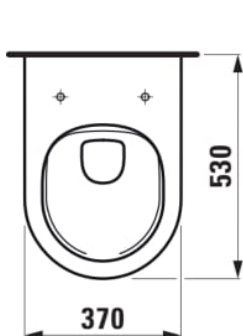

THE NEW CLASSIC

Wall-hung WC, washdown, rimless

DIMENSIONS

Length	530 mm
Width	370 mm
Height	350 mm

COLOUR AND FINISH

<input type="checkbox"/>	000 White
--------------------------	-----------

OPTIONS

000 - standard option

SPECIFICATION TEXT

rimless Washdown for min. 4,5/3-l-flush

MOUNTING ACCESSORIES INCLUDED

laufen EasyFit system M12, order no. 89282.7

MOUNTING ACCESSORIES EXCLUDED

Stone screw fastening kit M12

Fixing kit : Included

Flushing system : Washdown

Installation type : Wall-hung

Net weight (kg) : 22.5

Outlet type : Dual

Rim type : Rimless

Rimless

Shape : Round

TECHNICAL DRAWINGS