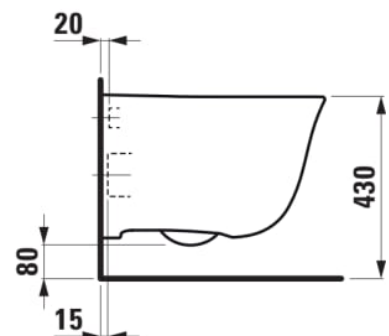

THE NEW CLASSIC

Wall-hung WC, washdown, rimless

DIMENSIONS

Length	530 mm
Width	370 mm
Height	350 mm

COLOUR AND FINISH

<input type="checkbox"/>	000 White
--------------------------	-----------

OPTIONS

000 - standard option

Flushing system : Washdown

Installation type : Wall-hung

Net weight (kg) : 22.5

Outlet type : Dual

Rim type : Rimless

Rimless

Shape : Round

TECHNICAL DRAWINGS