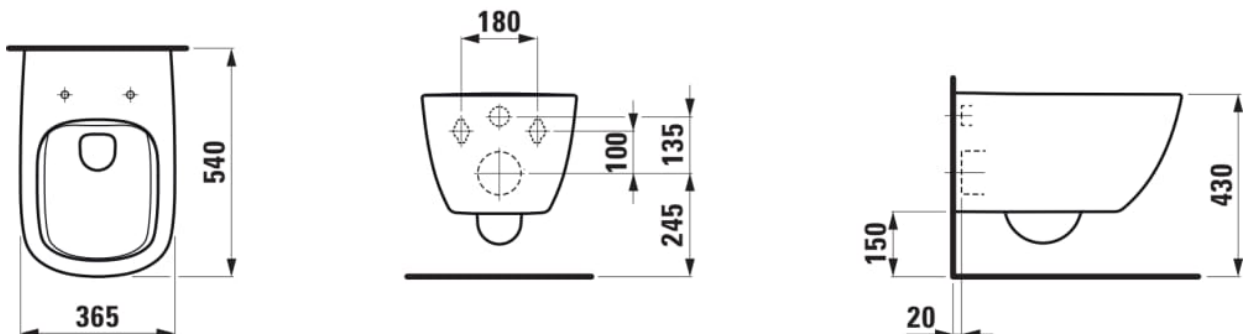

PALOMBA COLLECTION

PALOMBA COLLECTION/INO Wall-hung WC
'rimless', washdown, without flushing rim

DIMENSIONS

Length	540 mm
Width	365 mm
Height	265 mm

COLOUR AND FINISH

000 White

OPTIONS

000 - standard option

SPECIFICATION TEXT

rimless Washdown for min. 5/3-l-flush

MOUNTING ACCESSORIES INCLUDED

laufen EasyFit system M12, order no. 89282.7

MOUNTING ACCESSORIES EXCLUDED

Stone screw fastening kit M12

Cistern type : Concealed

Flushing system : Washdown

Installation type : Wall-hung

Net weight (kg) : 21

Outlet type : Horizontal

Rim type : Rimless

Rimless

Shape : Round

TECHNICAL DRAWINGS