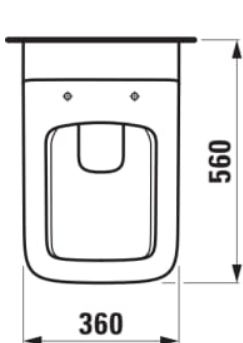

TECHNICAL DRAWINGS