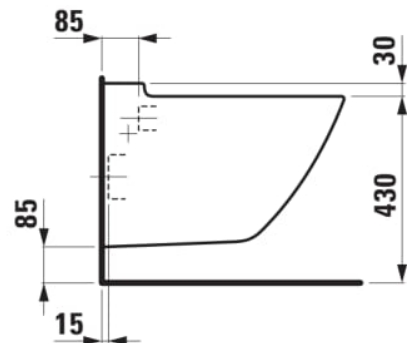

TECHNICAL DRAWINGS