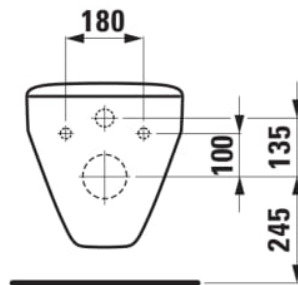

**PALACE**

**Wall-hung WC 'rimless', washdown, without flushing rim**

**DIMENSIONS**

Length	560 mm
Width	360 mm
Height	345 mm

**COLOUR AND FINISH**

000 White

**OPTIONS**

000 - standard option

Cistern type : Concealed

Flushing system : Washdown

Installation type : Wall-hung

Net weight (kg) : 24

Outlet type : Horizontal

Rim type : Rimless

Rimless

Shape : Soft

Style : Neutral

Water Inlet System : Back Inlet

**TECHNICAL DRAWINGS**