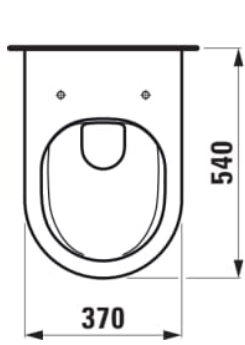

TECHNICAL DRAWINGS