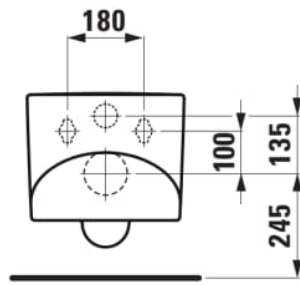

TECHNICAL DRAWINGS