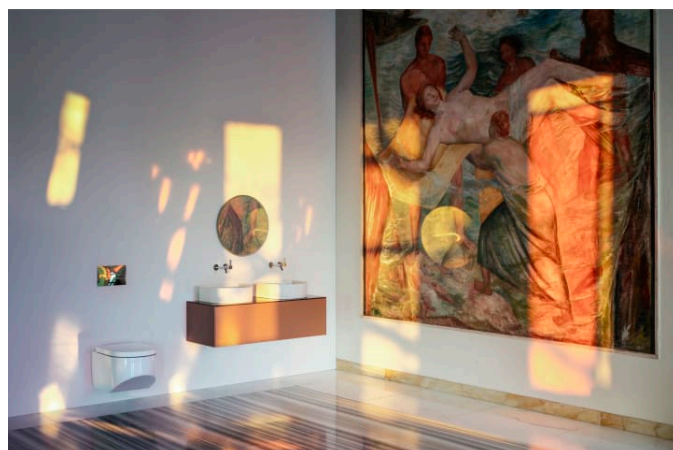

SONAR

Wall-hung WC, washdown, rimless

DIMENSIONS

Length	540 mm
Width	370 mm
Height	340 mm

COLOUR AND FINISH

000 White

OPTIONS

000 - standard option

TECHNICAL DRAWINGS

COMPATIBLE WITH

WC seat and cover,
removable, with lowering
system

H893341...0001

SONAR

The internationally acclaimed and eclectic designer Patricia Urquiola reveals the third generation of LAUFENs Saphirkeramik - she is taking this extraordinary material with great sensitivity into a third dimension - creating this new collection with the name: SONAR.