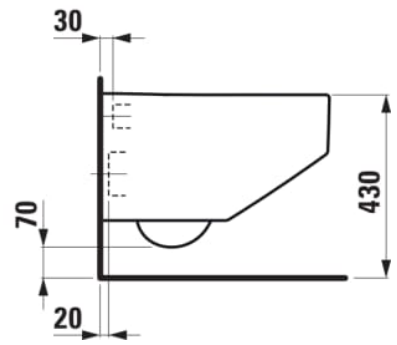

TECHNICAL DRAWINGS