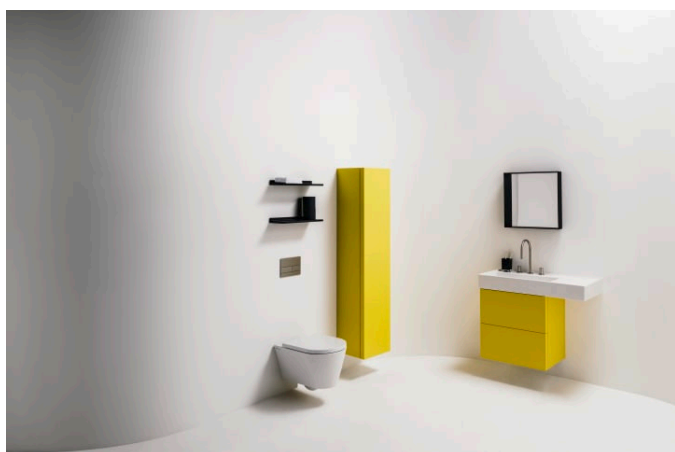

KARTELL LAUFEN

Wall-hung WC 'rimless', washdown, without flushing rim

DIMENSIONS

Length	545 mm
Width	370 mm
Height	355 mm

COLOUR AND FINISH

000 White

OPTIONS

000 - standard option

SPECIFICATION TEXT

rimless Washdown for min. 4,5/3-l-flush

MOUNTING ACCESSORIES INCLUDED

laufen EasyFit system M12, order no. 89282.7

MOUNTING ACCESSORIES EXCLUDED

Stone screw fastening kit M12

Fixing kit : Included

Flushing system : Washdown

Installation type : Wall-hung

Net weight (kg) : 25

Outlet type : Dual

Rim type : Rimless

Rimless

Shape : Round

TECHNICAL DRAWINGS

COMPATIBLE WITH

WC seat and cover,
removable, with round seat
shape

H891332...0001

WC seat and cover,
removable, with lowering
system, with round seat
shape

H891333...0001

Kartell LAUFEN

A place for divas. And deep dives. This is the story about a place of unknown beauty. Designed for humans, shaped by the elements. Far away from your everyday life. But every morning you will ask yourself: Have I been here before? Or is this just a dream?