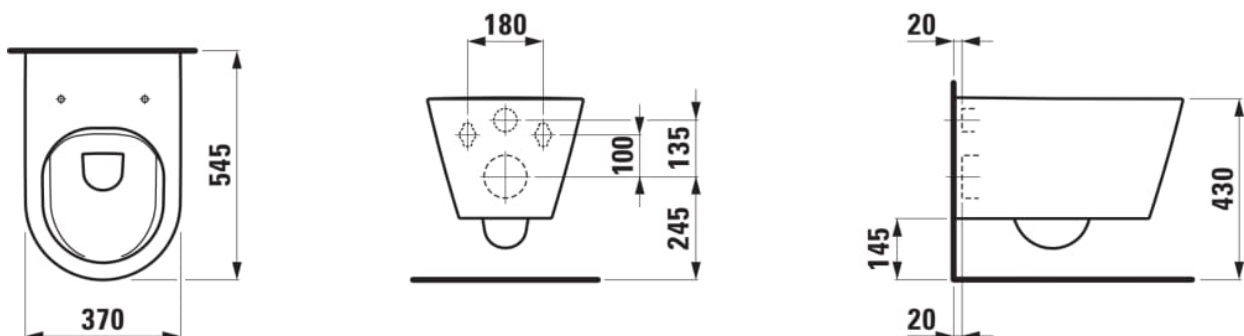

KARTELL LAUFEN

Wall-hung WC 'rimless', washdown, without flushing rim

DIMENSIONS

Length	545 mm
Width	370 mm
Height	355 mm

COLOUR AND FINISH

000 White

OPTIONS

000 - standard option

SPECIFICATION TEXT

rimless Washdown for min. 4,5/3-l-flush

MOUNTING ACCESSORIES INCLUDED

laufen EasyFit system M12, order no. 89282.7

MOUNTING ACCESSORIES EXCLUDED

Stone screw fastening kit M12

Fixing kit : Included

Flushing system : Washdown

Installation type : Wall-hung

Net weight (kg) : 25

Outlet type : Dual

Rim type : Rimless

Rimless

Shape : Round

TECHNICAL DRAWINGS

COMPATIBLE WITH

WC seat and cover,
removable, with round seat
shape

H891332...0001

WC seat and cover,
removable, with lowering
system, with round seat
shape

H891333...0001

Kartell LAUFEN

A place for divas. And deep dives. This is the story about a place of unknown beauty. Designed for humans, shaped by the elements. Far away from your everyday life. But every morning you will ask yourself: Have I been here before? Or is this just a dream?