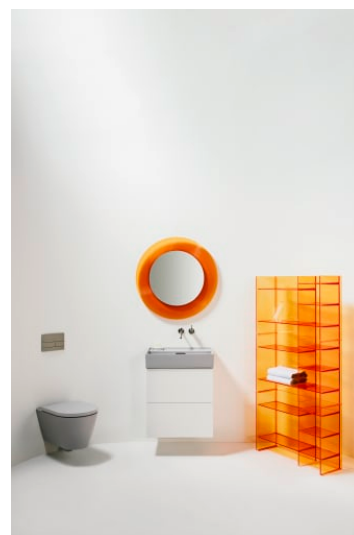

KARTELL LAUFEN

Wall-hung WC 'rimless', washdown, without flushing rim

DIMENSIONS

Length	545 mm
Width	370 mm
Height	355 mm

COLOUR AND FINISH

000 White

OPTIONS

000 - standard option

Flushing system : Washdown

Installation type : Wall-hung

Net weight (kg) : 25

Outlet type : Dual

Rim type : Rimless

Rimless

Shape : Round

TECHNICAL DRAWINGS

COMPATIBLE WITH

WC seat and cover,
removable, with round seat
shape

H891332...0001

WC seat and cover,
removable, with lowering
system, with round seat
shape

H891333...0001

Kartell LAUFEN

A place for divas. And deep dives. This is the story about a place of unknown beauty. Designed for humans, shaped by the elements. Far away from your everyday life. But every morning you will ask yourself: Have I been here before? Or is this just a dream?