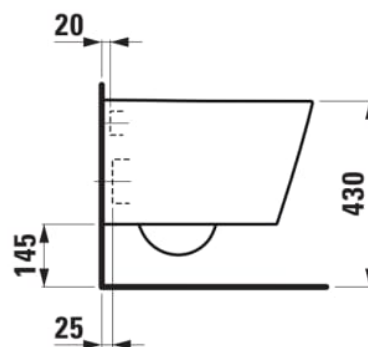

## DIMENSIONS

Length	490 mm
Width	370 mm
Height	285 mm

## SPECIFICATION TEXT

rimless Washdown for min. 4,5/3-l-flush

Outlet type : Dual

Rim type : Rimless

Rimless

Shape : Round

TECHNICAL DRAWINGS