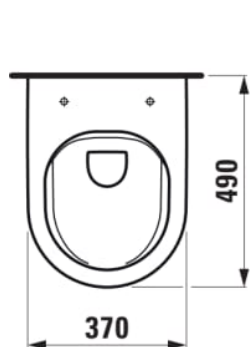

## DIMENSIONS

Length	490 mm
Width	370 mm
Height	285 mm

## SPECIFICATION TEXT

rimless Washdown for min. 4,5/3-l-flush

## MOUNTING ACCESSORIES EXCLUDED

Stone screw fastening kit M12

Cistern type : Concealed

Compact toilet

Fixing kit : Included

Flushing system : Washdown

Installation type : Wall-hung

Net weight (kg) : 19

Outlet type : Dual

Rim type : Rimless

Rimless

Shape : Round

TECHNICAL DRAWINGS