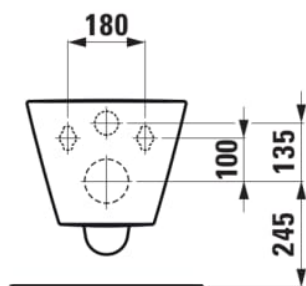

## DIMENSIONS

Length	490 mm
Width	370 mm
Height	285 mm

## SPECIFICATION TEXT

rimless Washdown for min. 4,5/3-l-flush

## MOUNTING ACCESSORIES EXCLUDED

Stone screw fastening kit M12

Cistern type : Concealed

Compact toilet

Fixing kit : Included

Flushing system : Washdown

Installation type : Wall-hung

Net weight (kg) : 19

Outlet type : Dual

Rim type : Rimless

Rimless

Shape : Round

TECHNICAL DRAWINGS