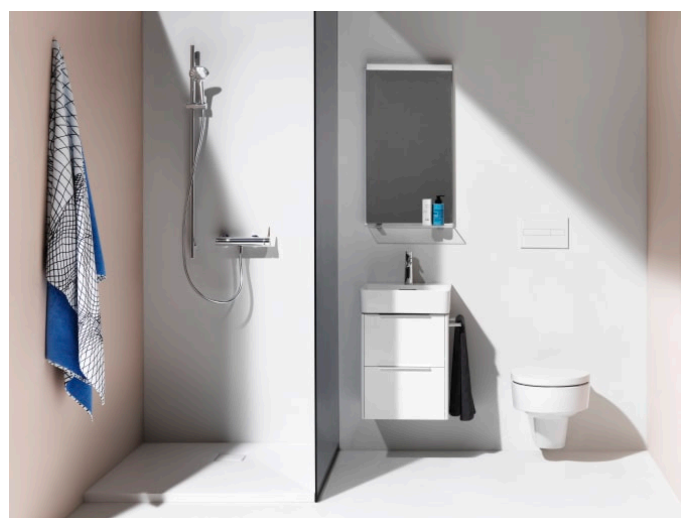

VAL

Wall-hung WC 'rimless', washdown, without flushing rim

DIMENSIONS

Length	530 mm
Width	390 mm
Height	365 mm

COLOUR AND FINISH

000 White

OPTIONS

000 - standard option

SPECIFICATION TEXT

rimless Washdown for min. 4,5/3-l-flush

MOUNTING ACCESSORIES INCLUDED

laufen EasyFit system M12, order no. 89282.7

MOUNTING ACCESSORIES EXCLUDED

Stone screw fastening kit M12

Cistern type : Concealed

Flushing system : Washdown

Installation type : Wall-hung

Net weight (kg) : 19.5

Outlet type : Horizontal

Rim type : Rimless

Rimless

Shape : Round

Style : Minimal

Water Inlet System : Back Inlet

TECHNICAL DRAWINGS

COMPATIBLE WITH

WC seat and cover,
removable

H894281...0001

VAL

The extraordinary design potential of LAUFEN's revolutionary SaphirKeramik reveals itself in the bathroom collection Val, designed for the Swiss bathroom specialist by star designer Konstantin Grcic from Munich. Simple architectural lines, extremely narrow edges and fine surface structures make the washbasins of this collection globally unique. The Val range includes washbasins, washbasin bowls, trays, bathtubs and new bathroom furniture from the Space collection.