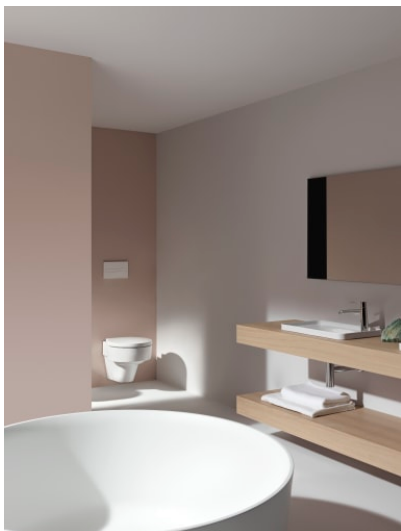

VAL

Wall-hung WC 'rimless', washdown, without flushing rim

DIMENSIONS

Length	530 mm
Width	390 mm
Height	365 mm

COLOUR AND FINISH

000 White

OPTIONS

000 - standard option

SPECIFICATION TEXT

rimless Washdown for min. 4,5/3-l-flush

MOUNTING ACCESSORIES INCLUDED

laufen EasyFit system M12, order no. 89282.7

MOUNTING ACCESSORIES EXCLUDED

Stone screw fastening kit M12

Cistern type : Concealed

Flushing system : Washdown

Installation type : Wall-hung

Net weight (kg) : 19.5

Outlet type : Horizontal

Rim type : Rimless

Rimless

Shape : Round

Style : Minimal

Water Inlet System : Back Inlet

TECHNICAL DRAWINGS

COMPATIBLE WITH

WC seat and cover,
removable

H894281...0001

VAL

The extraordinary design potential of LAUFEN's revolutionary SaphirKeramik reveals itself in the bathroom collection Val, designed for the Swiss bathroom specialist by star designer Konstantin Grcic from Munich. Simple architectural lines, extremely narrow edges and fine surface structures make the washbasins of this collection globally unique. The Val range includes washbasins, washbasin bowls, trays, bathtubs and new bathroom furniture from the Space collection.