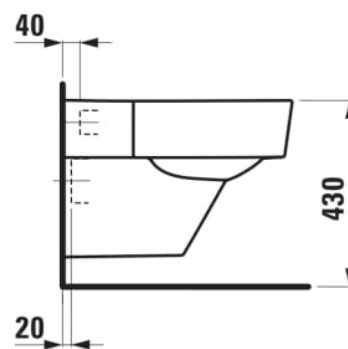

TECHNICAL DRAWINGS