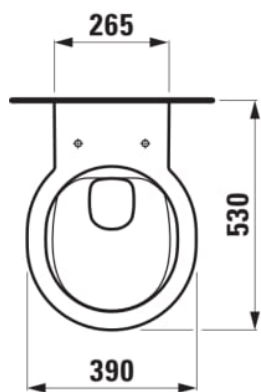

TECHNICAL DRAWINGS