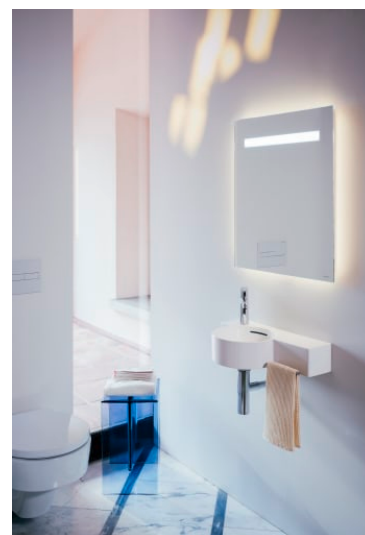

VAL

Wall-hung WC 'rimless', washdown, without flushing rim

DIMENSIONS

Length	530 mm
Width	390 mm
Height	365 mm

COLOUR AND FINISH

000 White

OPTIONS

000 - standard option

SPECIFICATION TEXT

rimless Washdown for min. 4,5/3-l-flush

MOUNTING ACCESSORIES INCLUDED

laufen EasyFit system M12, order no. 89282.7

MOUNTING ACCESSORIES EXCLUDED

Stone screw fastening kit M12

Cistern type : Concealed

Flushing system : Washdown

Installation type : Wall-hung

Net weight (kg) : 19.5

Outlet type : Horizontal

Rim type : Rimless

Rimless

Shape : Round

Style : Minimal

Water Inlet System : Back Inlet

TECHNICAL DRAWINGS

COMPATIBLE WITH

WC seat and cover,
removable

H894281...0001

VAL

The extraordinary design potential of LAUFEN's revolutionary SaphirKeramik reveals itself in the bathroom collection Val, designed for the Swiss bathroom specialist by star designer Konstantin Grcic from Munich. Simple architectural lines, extremely narrow edges and fine surface structures make the washbasins of this collection globally unique. The Val range includes washbasins, washbasin bowls, trays, bathtubs and new bathroom furniture from the Space collection.