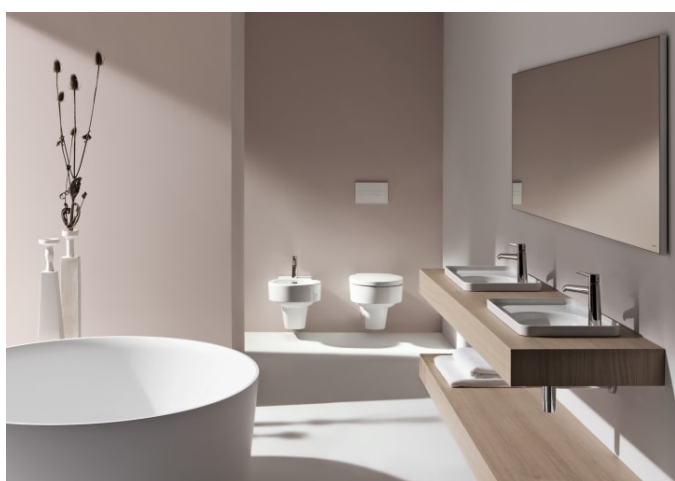

VAL

Wall-hung WC 'rimless', washdown, without flushing rim

DIMENSIONS

Length	530 mm
Width	390 mm
Height	365 mm

COLOUR AND FINISH

000 White

OPTIONS

000 - standard option

SPECIFICATION TEXT

rimless Washdown for min. 4,5/3-l-flush

MOUNTING ACCESSORIES INCLUDED

laufen EasyFit system M12, order no. 89282.7

MOUNTING ACCESSORIES EXCLUDED

Stone screw fastening kit M12

Cistern type : Concealed

Flushing system : Washdown

Installation type : Wall-hung

Net weight (kg) : 19.5

Outlet type : Horizontal

Rim type : Rimless

Rimless

Shape : Round

Style : Minimal

Water Inlet System : Back Inlet

TECHNICAL DRAWINGS

COMPATIBLE WITH

WC seat and cover,
removable

H894281...0001

VAL

The extraordinary design potential of LAUFEN's revolutionary SaphirKeramik reveals itself in the bathroom collection Val, designed for the Swiss bathroom specialist by star designer Konstantin Grcic from Munich. Simple architectural lines, extremely narrow edges and fine surface structures make the washbasins of this collection globally unique. The Val range includes washbasins, washbasin bowls, trays, bathtubs and new bathroom furniture from the Space collection.