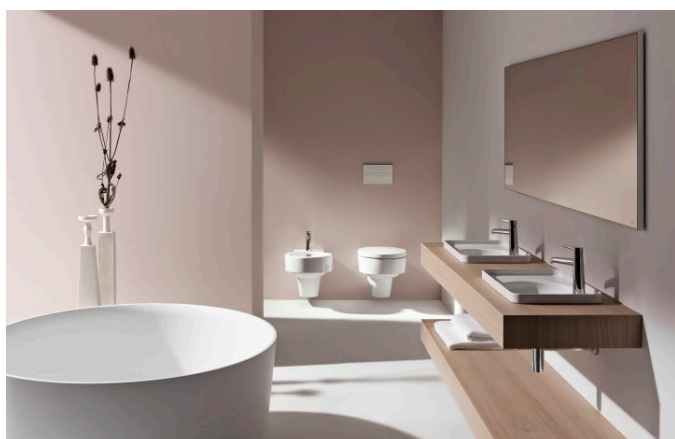

VAL

Wall-hung WC 'rimless', washdown, without flushing rim

DIMENSIONS

Length	530 mm
Width	390 mm
Height	365 mm

COLOUR AND FINISH

000 White

OPTIONS

000 - standard option

SPECIFICATION TEXT

rimless Washdown for min. 4,5/3-l-flush

MOUNTING ACCESSORIES INCLUDED

laufen EasyFit system M12, order no. 89282.7

MOUNTING ACCESSORIES EXCLUDED

Stone screw fastening kit M12

Cistern type : Concealed

Flushing system : Washdown

Installation type : Wall-hung

Net weight (kg) : 19.5

Outlet type : Horizontal

Rim type : Rimless

Rimless

Shape : Round

Style : Minimal

Water Inlet System : Back Inlet

TECHNICAL DRAWINGS

COMPATIBLE WITH

WC seat and cover,
removable

H894281...0001

VAL

The extraordinary design potential of LAUFEN's revolutionary SaphirKeramik reveals itself in the bathroom collection Val, designed for the Swiss bathroom specialist by star designer Konstantin Grcic from Munich. Simple architectural lines, extremely narrow edges and fine surface structures make the washbasins of this collection globally unique. The Val range includes washbasins, washbasin bowls, trays, bathtubs and new bathroom furniture from the Space collection.