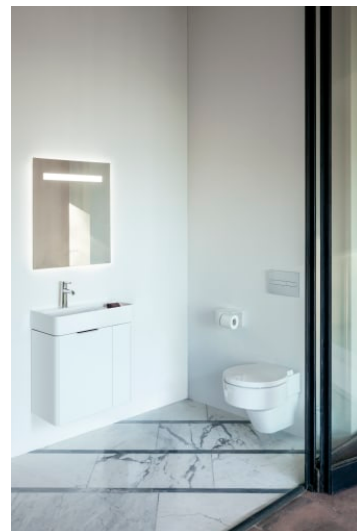

VAL

Wall-hung WC 'rimless', washdown, without flushing rim

DIMENSIONS

Length	530 mm
Width	390 mm
Height	365 mm

COLOUR AND FINISH

000 White

OPTIONS

000 - standard option

SPECIFICATION TEXT

rimless Washdown for min. 4,5/3-l-flush

MOUNTING ACCESSORIES INCLUDED

laufen EasyFit system M12, order no. 89282.7

MOUNTING ACCESSORIES EXCLUDED

Stone screw fastening kit M12

Cistern type : Concealed

Flushing system : Washdown

Installation type : Wall-hung

Net weight (kg) : 19.5

Outlet type : Horizontal

Rim type : Rimless

Rimless

Shape : Round

Style : Minimal

Water Inlet System : Back Inlet

TECHNICAL DRAWINGS

COMPATIBLE WITH

WC seat and cover,
removable

H894281...0001

VAL

The extraordinary design potential of LAUFEN's revolutionary SaphirKeramik reveals itself in the bathroom collection Val, designed for the Swiss bathroom specialist by star designer Konstantin Grcic from Munich. Simple architectural lines, extremely narrow edges and fine surface structures make the washbasins of this collection globally unique. The Val range includes washbasins, washbasin bowls, trays, bathtubs and new bathroom furniture from the Space collection.