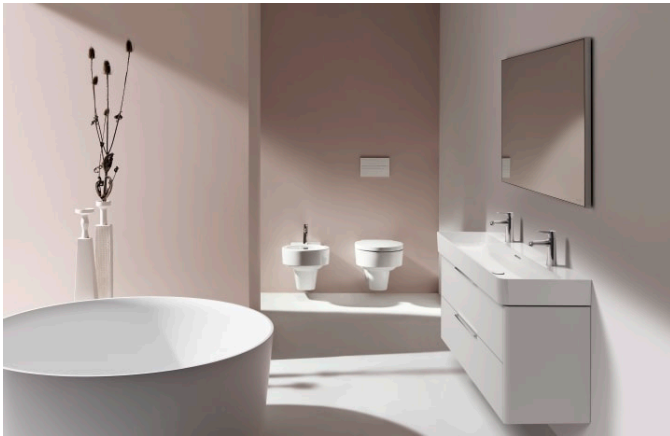

VAL

Wall-hung WC 'rimless', washdown, without flushing rim

DIMENSIONS

Length	530 mm
Width	390 mm
Height	365 mm

COLOUR AND FINISH

000 White

OPTIONS

000 - standard option

SPECIFICATION TEXT

rimless Washdown for min. 4,5/3-l-flush

MOUNTING ACCESSORIES INCLUDED

laufen EasyFit system M12, order no. 89282.7

MOUNTING ACCESSORIES EXCLUDED

Stone screw fastening kit M12

Cistern type : Concealed

Flushing system : Washdown

Installation type : Wall-hung

Net weight (kg) : 19.5

Outlet type : Horizontal

Rim type : Rimless

Rimless

Shape : Round

Style : Minimal

Water Inlet System : Back Inlet

TECHNICAL DRAWINGS

COMPATIBLE WITH

WC seat and cover,
removable

H894281...0001

VAL

The extraordinary design potential of LAUFEN's revolutionary SaphirKeramik reveals itself in the bathroom collection Val, designed for the Swiss bathroom specialist by star designer Konstantin Grcic from Munich. Simple architectural lines, extremely narrow edges and fine surface structures make the washbasins of this collection globally unique. The Val range includes washbasins, washbasin bowls, trays, bathtubs and new bathroom furniture from the Space collection.