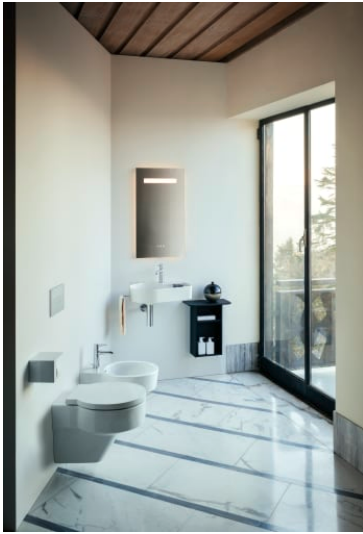

VAL

Wall-hung WC 'rimless', washdown, without flushing rim

DIMENSIONS

Length	530 mm
Width	390 mm
Height	365 mm

COLOUR AND FINISH

000 White

OPTIONS

000 - standard option

SPECIFICATION TEXT

rimless Washdown for min. 4,5/3-l-flush

MOUNTING ACCESSORIES INCLUDED

laufen EasyFit system M12, order no. 89282.7

MOUNTING ACCESSORIES EXCLUDED

Stone screw fastening kit M12

Cistern type : Concealed

Flushing system : Washdown

Installation type : Wall-hung

Net weight (kg) : 19.5

Outlet type : Horizontal

Rim type : Rimless

Rimless

Shape : Round

Style : Minimal

Water Inlet System : Back Inlet

TECHNICAL DRAWINGS

COMPATIBLE WITH

WC seat and cover,
removable

H894281...0001

VAL

The extraordinary design potential of LAUFEN's revolutionary SaphirKeramik reveals itself in the bathroom collection Val, designed for the Swiss bathroom specialist by star designer Konstantin Grcic from Munich. Simple architectural lines, extremely narrow edges and fine surface structures make the washbasins of this collection globally unique. The Val range includes washbasins, washbasin bowls, trays, bathtubs and new bathroom furniture from the Space collection.