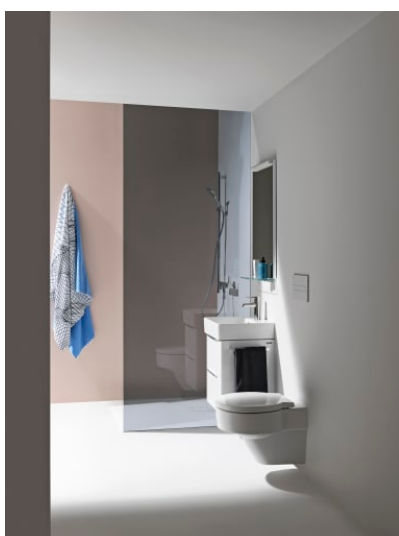

VAL

Wall-hung WC 'rimless', washdown, without flushing rim

DIMENSIONS

Length	530 mm
Width	390 mm
Height	365 mm

COLOUR AND FINISH

000 White

OPTIONS

000 - standard option

SPECIFICATION TEXT

rimless Washdown for min. 4,5/3-l-flush

MOUNTING ACCESSORIES INCLUDED

laufen EasyFit system M12, order no. 89282.7

MOUNTING ACCESSORIES EXCLUDED

Stone screw fastening kit M12

Cistern type : Concealed

Flushing system : Washdown

Installation type : Wall-hung

Net weight (kg) : 19.5

Outlet type : Horizontal

Rim type : Rimless

Rimless

Shape : Round

Style : Minimal

Water Inlet System : Back Inlet

TECHNICAL DRAWINGS

COMPATIBLE WITH

WC seat and cover,
removable

H894281...0001

VAL

The extraordinary design potential of LAUFEN's revolutionary SaphirKeramik reveals itself in the bathroom collection Val, designed for the Swiss bathroom specialist by star designer Konstantin Grcic from Munich. Simple architectural lines, extremely narrow edges and fine surface structures make the washbasins of this collection globally unique. The Val range includes washbasins, washbasin bowls, trays, bathtubs and new bathroom furniture from the Space collection.