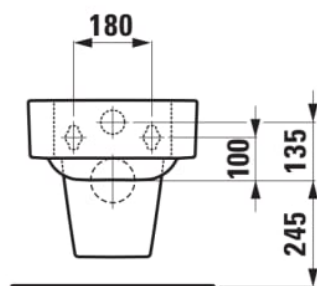

VAL

Wall-hung WC 'rimless', washdown, without flushing rim

DIMENSIONS

Length	530 mm
Width	390 mm
Height	365 mm

COLOUR AND FINISH

000 White

OPTIONS

000 - standard option

SPECIFICATION TEXT

rimless Washdown for min. 4,5/3-l-flush

MOUNTING ACCESSORIES INCLUDED

laufen EasyFit system M12, order no. 89282.7

MOUNTING ACCESSORIES EXCLUDED

Stone screw fastening kit M12

Cistern type : Concealed

Flushing system : Washdown

Installation type : Wall-hung

Net weight (kg) : 19.5

Outlet type : Horizontal

Rim type : Rimless

Rimless

Shape : Round

Style : Minimal

Water Inlet System : Back Inlet

TECHNICAL DRAWINGS

COMPATIBLE WITH

WC seat and cover,
removable

H894281...0001

VAL

The extraordinary design potential of LAUFEN's revolutionary SaphirKeramik reveals itself in the bathroom collection Val, designed for the Swiss bathroom specialist by star designer Konstantin Grcic from Munich. Simple architectural lines, extremely narrow edges and fine surface structures make the washbasins of this collection globally unique. The Val range includes washbasins, washbasin bowls, trays, bathtubs and new bathroom furniture from the Space collection.