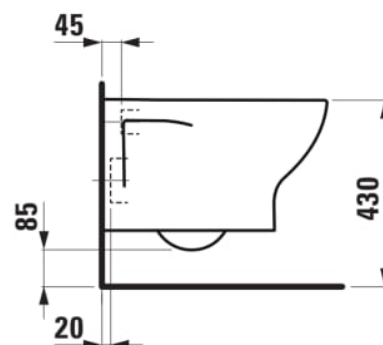

LUA

Wall-hung WC Basic, washdown, rimless

DIMENSIONS

Length	520 mm
Width	360 mm
Height	345 mm

COLOUR AND FINISH

<input type="checkbox"/>	000 White
--------------------------	-----------

OPTIONS

000 - standard option

Cistern type : Concealed

Flushing system : Washdown

Installation type : Wall-hung

Net weight (kg) : 21.3

Outlet type : Horizontal

Rim type : Rimless

Rimless

Shape : Soft

TECHNICAL DRAWINGS

COMPATIBLE WITH

WC seat and cover,
removable, with lowering
system

H891083...0001

WC seat without cover

H891084...0001

Installation system LIS
CW1 with cistern for wall-
hung WC, dual flush 6/3L
(adjustable to 4.5/3L)

H8946600000001

Installation system LIS
TW1 for brick wall
installation with cistern for
wall-hung WC, dual flush
6/3L (adjustable to 4.5/3L)

H8946630000001

Concealed frame with
cistern for wall-hung WC,
Dual Flush 4.5/3L
(adjustable to 6/3L)