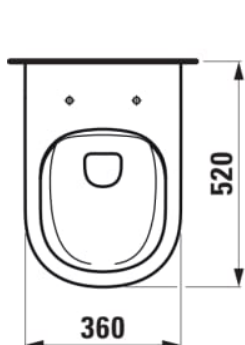

LUA

Wall-hung WC Basic, washdown, rimless

DIMENSIONS

Length	520 mm
Width	360 mm
Height	345 mm

COLOUR AND FINISH

<input type="checkbox"/>	000 White
--------------------------	-----------

OPTIONS

000 - standard option

Cistern type : Concealed

Flushing system : Washdown

Installation type : Wall-hung

Net weight (kg) : 21.3

Outlet type : Horizontal

Rim type : Rimless

Rimless

Shape : Soft

TECHNICAL DRAWINGS

COMPATIBLE WITH

WC seat and cover,
removable, with lowering
system

H891083...0001

WC seat without cover

H891084...0001

Installation system LIS
CW1 with cistern for wall-
hung WC, dual flush 6/3L
(adjustable to 4.5/3L)