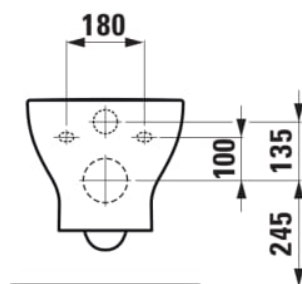

LUA

Wall-hung WC Basic, washdown, rimless

DIMENSIONS

Length	520 mm
Width	360 mm
Height	345 mm

COLOUR AND FINISH

<input type="checkbox"/>	000 White
--------------------------	-----------

OPTIONS

000 - standard option

Cistern type : Concealed

Flushing system : Washdown

Installation type : Wall-hung

Net weight (kg) : 21.3

Outlet type : Horizontal

Rim type : Rimless

Rimless

Shape : Soft

TECHNICAL DRAWINGS

COMPATIBLE WITH

WC seat and cover,
removable, with lowering
system

H891083...0001

WC seat without cover

H891084...0001

Installation system LIS
CW1 with cistern for wall-
hung WC, dual flush 6/3L
(adjustable to 4.5/3L)