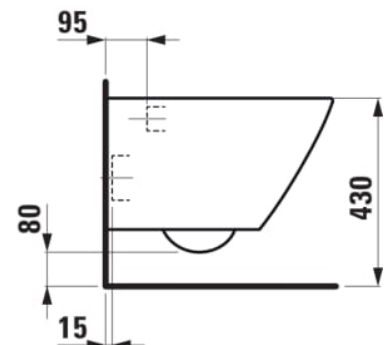

LUA

Wall-hung WC Advanced, washdown, rimless

DIMENSIONS

Length	520 mm
Width	360 mm
Height	345 mm

COLOUR AND FINISH

<input type="checkbox"/>	000 White
--------------------------	-----------

OPTIONS

000 - standard option

Cistern type : Concealed

Flushing system : Washdown

Installation type : Wall-hung

Net weight (kg) : 21

Outlet type : Horizontal

Rim type : Rimless

Rimless

Shape : Soft

TECHNICAL DRAWINGS

COMPATIBLE WITH

WC seat and cover,
removable, with lowering
system

H891083...0001

WC seat without cover

H891084...0001

Installation system LIS
CW1 with cistern for wall-
hung WC, dual flush 6/3L
(adjustable to 4.5/3L)

H8946600000001

Installation system LIS
TW1 for brick wall
installation with cistern for
wall-hung WC, dual flush
6/3L (adjustable to 4.5/3L)

H8946630000001

Concealed frame with
cistern for wall-hung WC,
Dual Flush 4.5/3L
(adjustable to 6/3L)