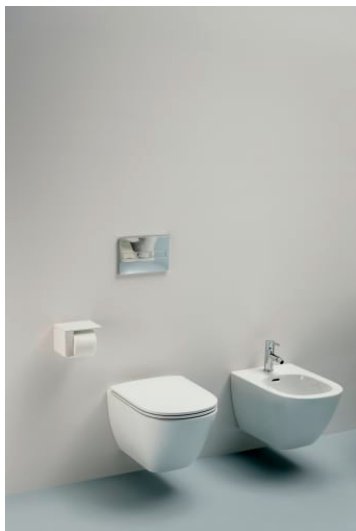

LUA

Wall-hung WC Advanced, washdown, rimless

DIMENSIONS

Length	520 mm
Width	360 mm
Height	345 mm

COLOUR AND FINISH

<input type="checkbox"/>	000 White
--------------------------	-----------

OPTIONS

000 - standard option

Cistern type : Concealed

Flushing system : Washdown

Installation type : Wall-hung

Net weight (kg) : 21

Outlet type : Horizontal

Rim type : Rimless

Rimless

Shape : Soft

H8946600000001

Installation system LIS
TW1 for brick wall
installation with cistern for
wall-hung WC, dual flush
6/3L (adjustable to 4.5/3L)

H8946630000001

Concealed frame with
cistern for wall-hung WC,
Dual Flush 4.5/3L
(adjustable to 6/3L)

H8946650000001

LUA

A design language that has been reduced to the essentials. Clear, geometric lines united in one continuous form. This results in a versatile bathroom programme for private and public architecture alike. With LUA, Toan Nguyen has succeeded in creating yet another stylistic bathroom culture that will be a long-term common denominator. The collection of fittings designed with the same ambition, perfectly shaped bathtubs and the extensive LANI furniture range complete LUA are turned into a true total bathroom solution.