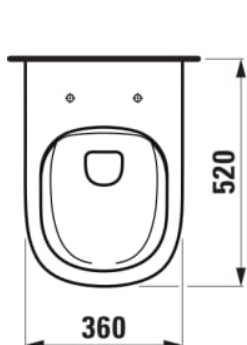

LUA

Wall-hung WC Advanced, washdown, rimless

DIMENSIONS

Length	520 mm
Width	360 mm
Height	345 mm

COLOUR AND FINISH

<input type="checkbox"/>	000 White
--------------------------	-----------

OPTIONS

000 - standard option

Cistern type : Concealed

Flushing system : Washdown

Installation type : Wall-hung

Net weight (kg) : 21

Outlet type : Horizontal

Rim type : Rimless

Rimless

Shape : Soft

TECHNICAL DRAWINGS

COMPATIBLE WITH

WC seat and cover,
removable, with lowering
system

H891083...0001

WC seat without cover

H891084...0001

Installation system LIS
CW1 with cistern for wall-
hung WC, dual flush 6/3L
(adjustable to 4.5/3L)

H8946600000001

Installation system LIS
TW1 for brick wall
installation with cistern for
wall-hung WC, dual flush
6/3L (adjustable to 4.5/3L)

H8946630000001

Concealed frame with
cistern for wall-hung WC,
Dual Flush 4.5/3L
(adjustable to 6/3L)