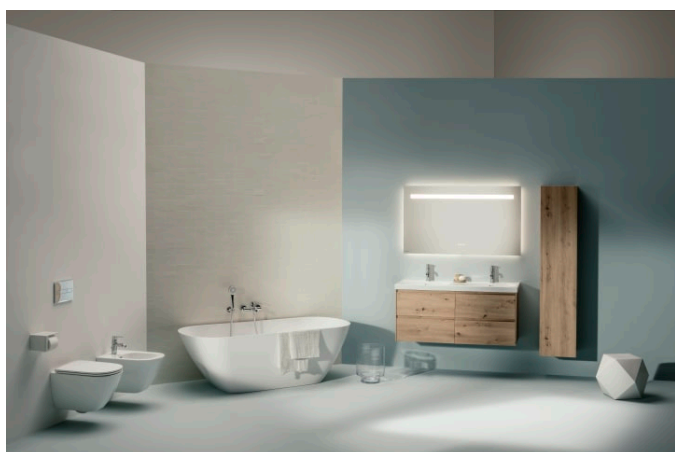

LUA

Wall-hung WC Advanced, washdown, rimless

DIMENSIONS

Length	520 mm
Width	360 mm
Height	345 mm

COLOUR AND FINISH

<input type="checkbox"/>	000 White
--------------------------	-----------

OPTIONS

000 - standard option

Cistern type : Concealed

Flushing system : Washdown

Installation type : Wall-hung

Net weight (kg) : 21

Outlet type : Horizontal

Rim type : Rimless

Rimless

Shape : Soft

H8946600000001

Installation system LIS
TW1 for brick wall
installation with cistern for
wall-hung WC, dual flush
6/3L (adjustable to 4.5/3L)

H8946630000001

Concealed frame with
cistern for wall-hung WC,
Dual Flush 4.5/3L
(adjustable to 6/3L)

H8946650000001

LUA

A design language that has been reduced to the essentials. Clear, geometric lines united in one continuous form. This results in a versatile bathroom programme for private and public architecture alike. With LUA, Toan Nguyen has succeeded in creating yet another stylistic bathroom culture that will be a long-term common denominator. The collection of fittings designed with the same ambition, perfectly shaped bathtubs and the extensive LANI furniture range complete LUA are turned into a true total bathroom solution.