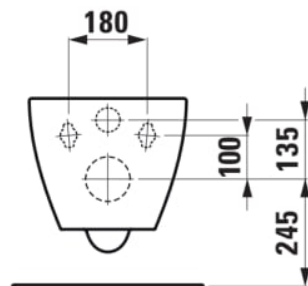

LUA

Wall-hung WC Advanced, washdown, rimless

DIMENSIONS

Length	520 mm
Width	360 mm
Height	345 mm

COLOUR AND FINISH

<input type="checkbox"/>	000 White
--------------------------	-----------

OPTIONS

000 - standard option

Cistern type : Concealed

Flushing system : Washdown

Installation type : Wall-hung

Net weight (kg) : 21

Outlet type : Horizontal

Rim type : Rimless

Rimless

Shape : Soft

TECHNICAL DRAWINGS

COMPATIBLE WITH

WC seat and cover,
removable, with lowering
system

H891083...0001

WC seat without cover

H891084...0001

Installation system LIS
CW1 with cistern for wall-
hung WC, dual flush 6/3L
(adjustable to 4.5/3L)