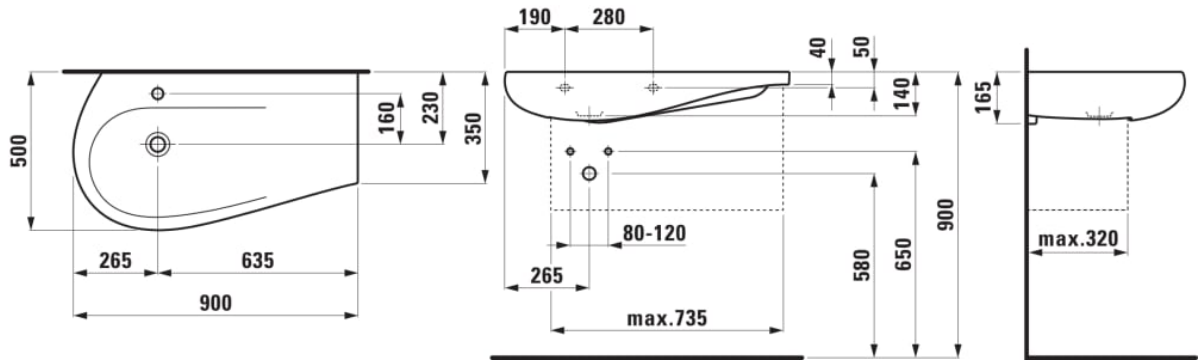

ILBAGNOALESSI

Vanity washbasin, shelf right

DIMENSIONS

Length	900 mm
Width	500 mm
Height	165 mm

COLOUR AND FINISH

■ 188 Caffè matt

OPTIONS

104 - one tap hole, centre

MOUNTING ACCESSORIES EXCLUDED

Mounting set M10 x 140 mm, order no. H899882
Siphon DN 32 chrome, order no. H893947
Nickelled articulation, order no. W1891225903

Asymmetrical

Bowl length (mm) : 535

Bowl position : Left

Bowl width (mm) : 220

Fixing kit : Not included

Glazed base

Installation type : Vanity, Wall-hung

Integrated shelf

Internal Shape : 5 - Soft

Material : Vitreous china

Net weight (kg) : 19.7

Number of fixing points : 2

Overflow type : Clou

Plug and Waste : Included

Shape : Soft

Shelf position : Right

Taphole configuration : 1 taphole in the middle

Waste : Included

TECHNICAL DRAWINGS