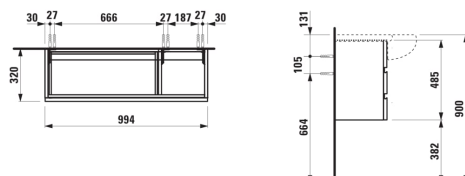

TECHNICAL DRAWINGS