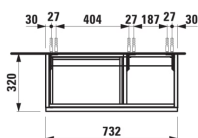

TECHNICAL DRAWINGS