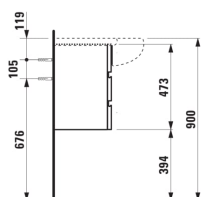

TECHNICAL DRAWINGS