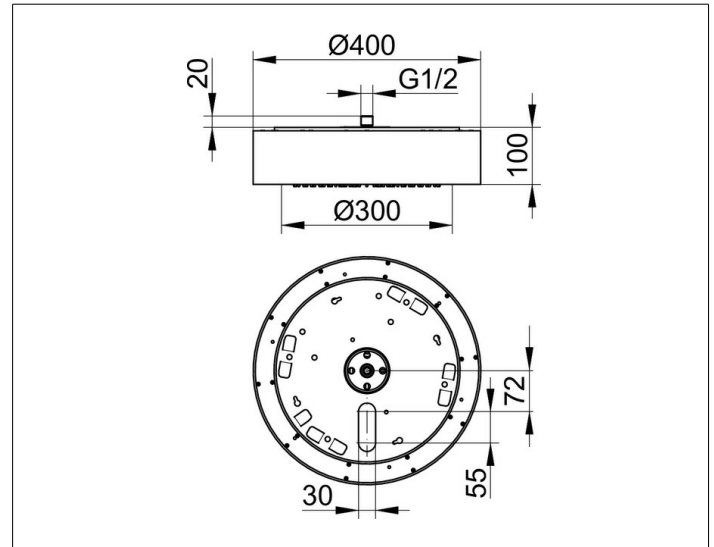

Shower and shower accessories

59931519000 Luminaire with integrated head shower IP65

PRODUCT

DRAWING

PRODUCT ATTRIBUTES

ceiling mount,
 housing aluminium white powder coated,
 DALI driver included (DT8)
 Operation:
 Dali controlled (DT8)
 Illumination:
 adjustable light colour from 2700 kelvin (warm white)
 to 6500 kelvin (daylight), infinitely dimmable, switchable,
 luminous flux 1300 lm, LED 12 watt (lifespan > 50.000 hours)
 lamps non-exchangeable
 Included in delivery:
 - matching shower head and shower arm
 for ceiling mount (16830 019002)
 - shower light incl. mounting plate (16830 519001)
 EEK: F ,

SURFACE

white/chrome-plated

DIMENSION

D: 400 x 100 mm