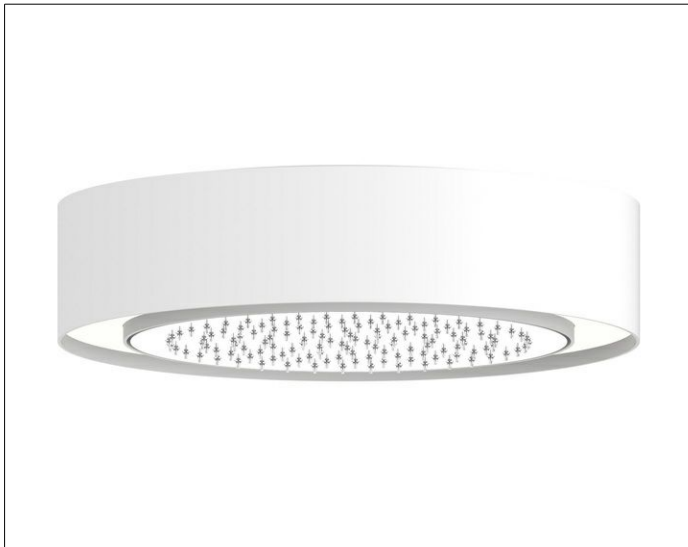

Shower and shower accessories

59931519000 Luminaire with integrated head shower IP65

PRODUCT

DRAWING

PRODUCT ATTRIBUTES

ceiling mount,
 housing aluminium white powder coated,
 DALI driver included (DT8)
 Operation:
 Dali controlled (DT8)
 Illumination:
 adjustable light colour from 2700 kelvin (warm white)
 to 6500 kelvin (daylight), infinitely dimmable, switchable,
 luminous flux 1300 lm, LED 12 watt (lifespan > 50.000 hours)
 lamps non-exchangeable
 Included in delivery:
 - matching shower head and shower arm
 for ceiling mount (16830 019002)
 - shower light incl. mounting plate (16830 519001)
 EEK: F ,

SURFACE

white/chrome-plated

DIMENSION

D: 400 x 100 mm