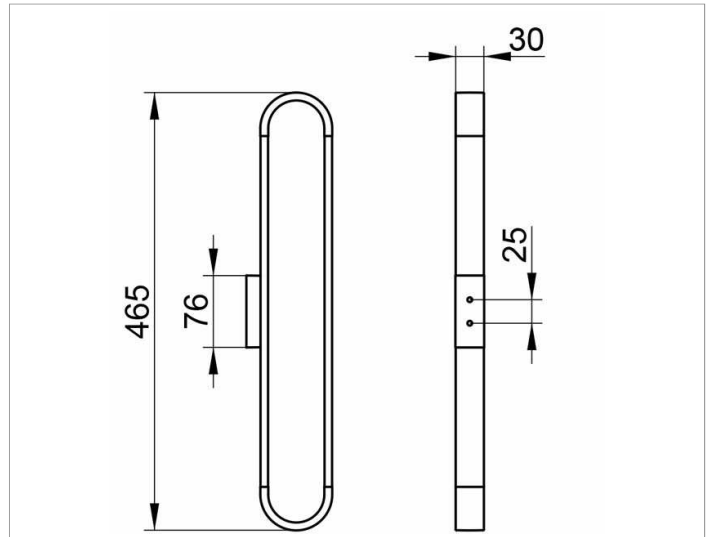

Edition 300

30070010000 Towel holder

PRODUCT

DRAWING

PRODUCT ATTRIBUTES

holds 6 guest towels (approx. 30 x 50 cm)

SURFACE

chrome-plated

SPECIFICATIONS

KEUCO EDITION 300 towel holder 30070010000
chrome-plated towel holder in an aesthetic and classic design,
holds 6 guests towels (30 x 50 cm),
the rolled towels are clamped between the brackets
The towel holder is fitted with 2 hidden fixing point