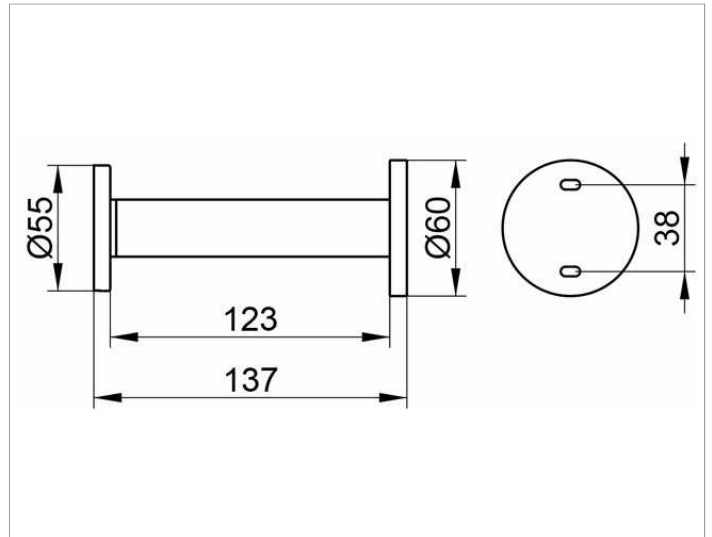

Edition 300

30063010000 Spare paper holder

PRODUCT

DRAWING

SURFACE

chrome-plated

SPECIFICATIONS

KEUCO EDITION 300 spare toilet paper holder 30063010000
 chrome-plated in an aesthetic and classic design
 wall mounted, round décor wall disc, diameter 60 mm
 easy to clean
 suitable for 100/120 mm wide toilet rolls
 depth 137 mm
 The spare toilet paper holder is fitted with 2 hidden fixing points
 2 wall plugs, Fischer FU6x45 mm and 2 wall screws are supplied