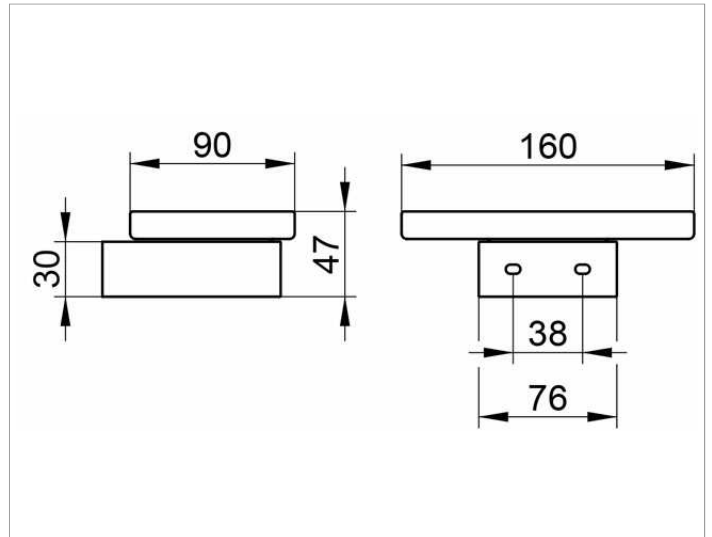

Edition 300

30055019000 Soap holder

PRODUCT

DRAWING

PRODUCT ATTRIBUTES

complete with crystal soap dish matt

SURFACE

chrome-plated

SPECIFICATIONS

KEUCO EDITION 300 soap holder 30055019000

chrome-plated soap holder in an aesthetic and classic design complete with a removable crystal soap dish, easy to clean, width 160 mm, height 47 mm, projection 98 mm

The soap holder ist fitted with 2 hidden fixing points

2 wall plugs, Fischer FU 6 x 45 mm and 2 wall screws are supplied