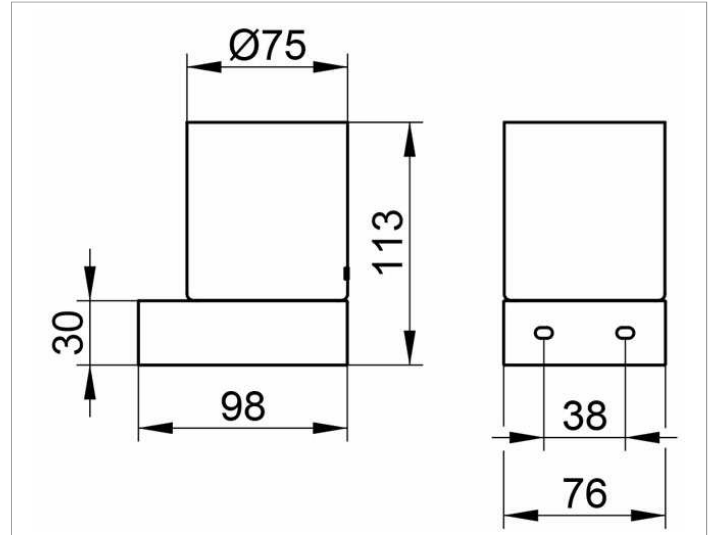

Edition 300

30050019000 Tumbler holder

PRODUCT

DRAWING

PRODUCT ATTRIBUTES

complete with crystal glass tumbler, matt

SURFACE

chrome-plated

SPECIFICATIONS

KEUCO EDITION 300 tumbler holder 30050019000
 chrome-plated tumbler holder in an aesthetic and classic design
 complete with crystal glass tumbler (diameter 76 mm), easy to clean,
 width 76 mm, height 113 mm, projection 98 mm
 The tumbler holder is fitted with 2 hidden fixing points
 2 wall plugs, Fischer FU 6 x 45 mm and 2 wall screws are supplied