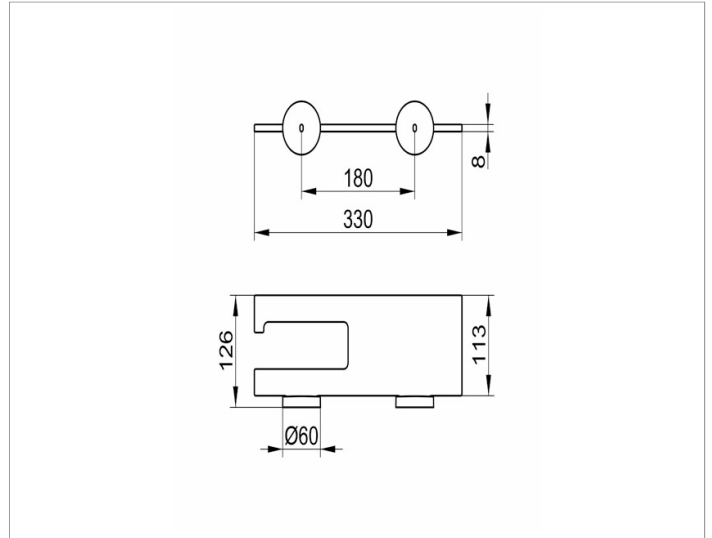

Edition 90

19073018000 Toilet paper holder

**PRODUCT**

**DRAWING**

**PRODUCT ATTRIBUTES**

with shelf, open form  
for 100/120 mm wide paper rolls

**SURFACE**

chrome-plated/smoked glass