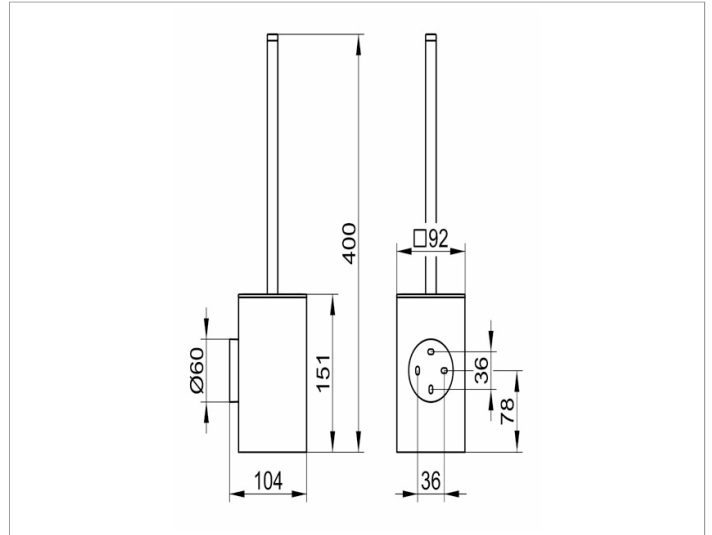

Edition 90

19064010101 Toilet brush set

PRODUCT

DRAWING

PRODUCT ATTRIBUTES

complete with synthetic insert, anthracite
brush and spare brush head black

SURFACE

chrome-plated