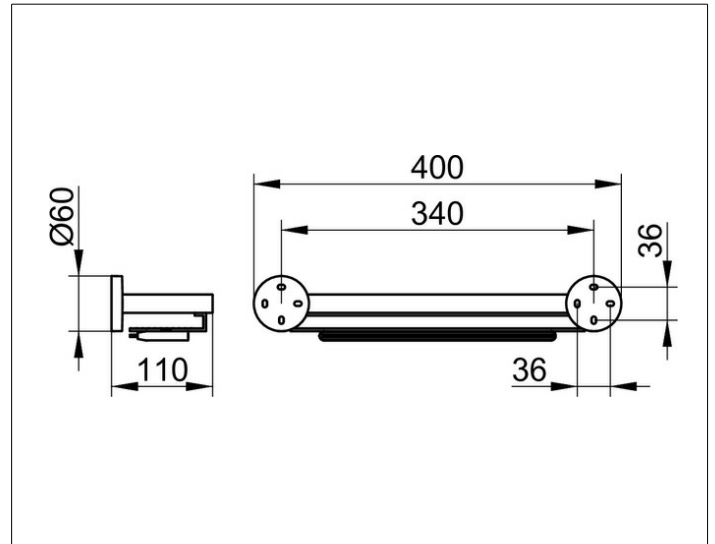

Edition 90

19059010000 Shower shelf

PRODUCT

DRAWING

PRODUCT ATTRIBUTES

with integrated glass wiper

SURFACE

chrome-plated/aluminium

DIMENSION

400 mm