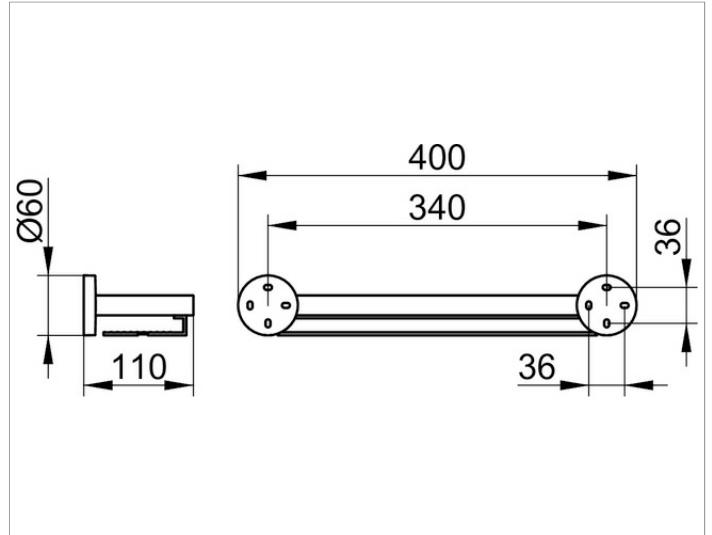

Edition 90

19058010000 Shower shelf

PRODUCT

DRAWING

SURFACE

chrome-plated/aluminium

DIMENSION

400 mm