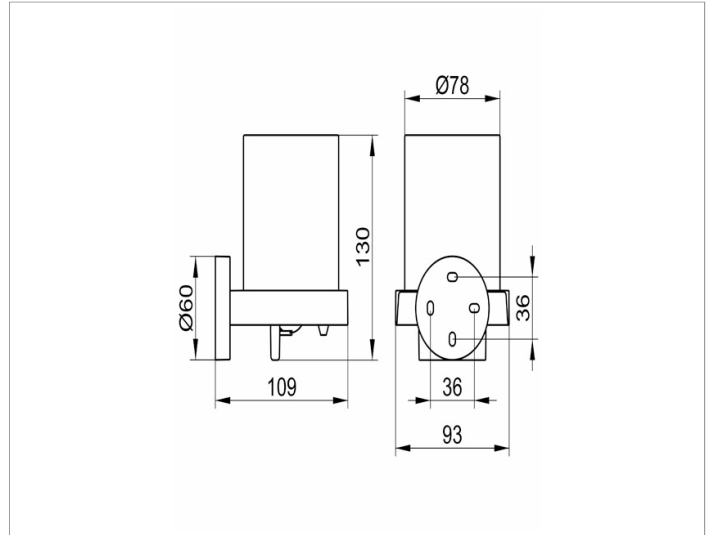

Edition 90

19052019000 Lotion dispenser

PRODUCT

DRAWING

PRODUCT ATTRIBUTES

crystal glass matt, complete with holder and pump

Capacity: approx. 180 ml

Dosage: approx. 0,5ml/stroke

SURFACE

chrome-plated