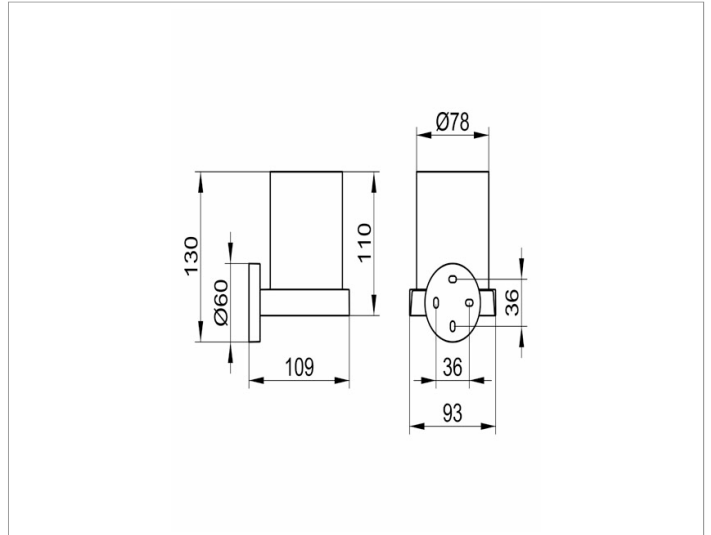

Edition 90

19050019000 Tumbler holder

**PRODUCT**

**DRAWING**

**PRODUCT ATTRIBUTES**

complete with crystal glass tumbler

**SURFACE**

chrome-plated