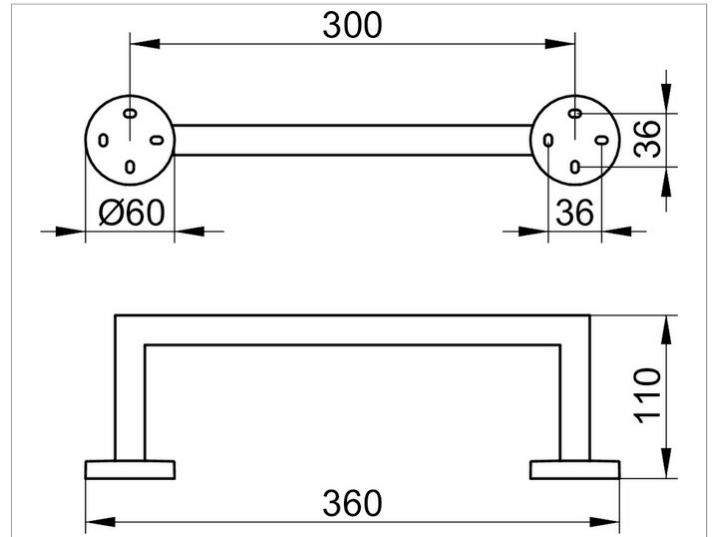

Edition 90

19021010000 Towel ring

PRODUCT

DRAWING

PRODUCT ATTRIBUTES

fixed

SURFACE

chrome-plated