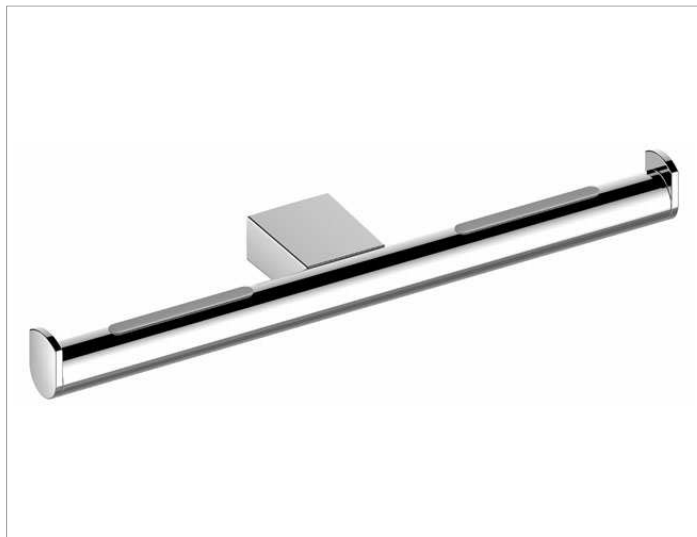

Plan  
14963010003 Toilet paper double holder

**PRODUCT**

**DRAWING**

**PRODUCT ATTRIBUTES**

for roll width of 100/120 mm

**SURFACE**

chrome-plated