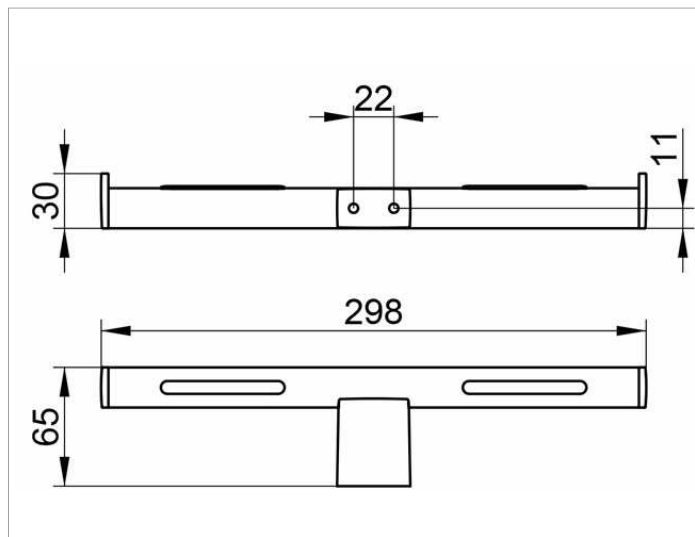

Plan  
14963010003 Toilet paper double holder

**PRODUCT**

**DRAWING**

**PRODUCT ATTRIBUTES**

for roll width of 100/120 mm

**SURFACE**

chrome-plated