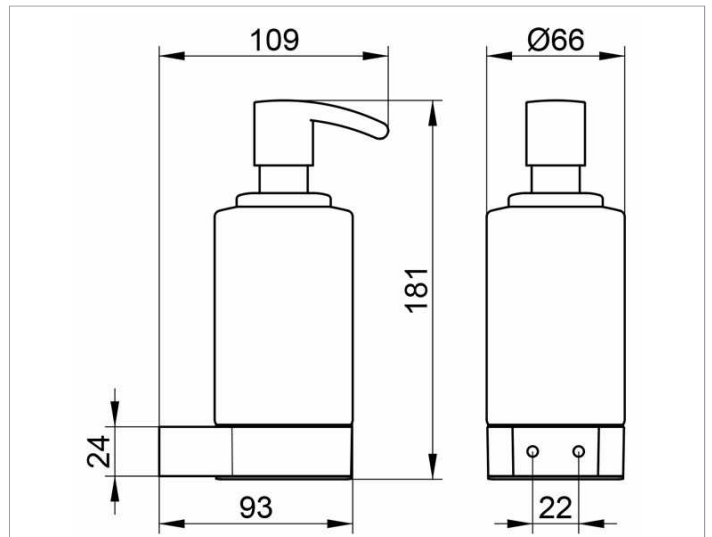

Plan
14957019000 Foam soap dispenser

PRODUCT

DRAWING

PRODUCT ATTRIBUTES

opal glass matt, complete with holder and pump,
 for foamed-soap
 Capacity: approx. 250 ml

SURFACE

chrome-plated

SPECIFICATIONS

KEUCO PLAN soap foam dispenser
 14957079000
 stainless steel,
 Opal glass matt,
 complete with holder and pump,
 for foamed-soap,
 in a stylish yet functional design
 Capacity: approx. 250 ml
 Height 183 mm,
 Width 66 mm,
 Projection 92 mm,
 The Foam soap dispenser will be discretely mounted
 incl. corrosion-free mounting material