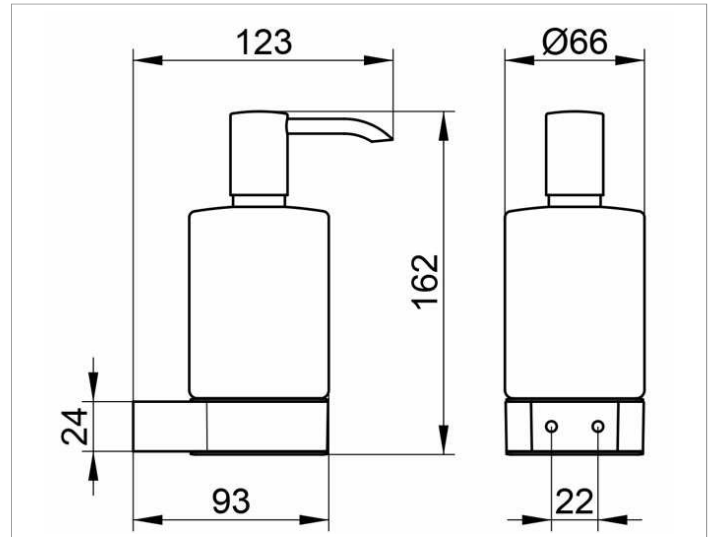

Plan
14953019000 Lotion dispenser

PRODUCT

DRAWING

PRODUCT ATTRIBUTES

crystal glass matt, complete with holder and pump
 Capacity: approx. 250 ml
 Dosage: approx. 0,5 ml/stroke

SURFACE

chrome-plated

SPECIFICATIONS

KEUCO PLAN lotion dispenser 14953019000, for wall installation (250 ml)
 Chrome-plated lotion dispenser
 Wall mounted model complete with a removable crystal glass insert
 For easy cleaning and filling,
 An exchangeable, high-class and long-lasting pump,
 Capacity: 250 ml, for standard liquid soap,
 Dosage: approx. 0.5 ml/stroke,
 Base diameter: 66 mm, height 162 mm,
 Projection: 96 mm
 The lotion dispenser is fitted with 2 hidden fixing points
 incl. corrosion-free mounting material