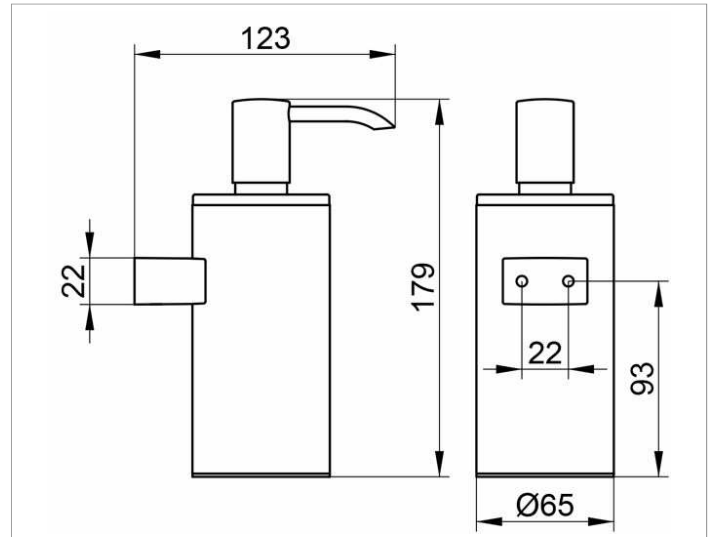

Plan
14953010100 Lotion dispenser

PRODUCT

DRAWING

PRODUCT ATTRIBUTES

for wall installation
 complete with holder, synthetic insert and pump
 Capacity: approx. 250 ml
 Dosage: approx. 0,5 ml/stroke

SURFACE

chrome-plated

SPECIFICATIONS

KEUCO PLAN lotion dispenser 14953010100, for wall installation (250 ml)
 Chrome-plated lotion dispenser in a stylish yet functional design
 Wall mounted model complete with a removable synthetic insert
 For easy cleaning and filling,
 An exchangeable, high-class and long-lasting pump,
 Capacity: 250 ml, for standard liquid soap,
 Dosage: approx. 0.5 ml/stroke,
 Base diameter: 65 mm, height 179 mm,
 Projection: 123 mm
 The lotion dispenser is fitted with 2 hidden fixing points
 incl. corrosion-free mounting material