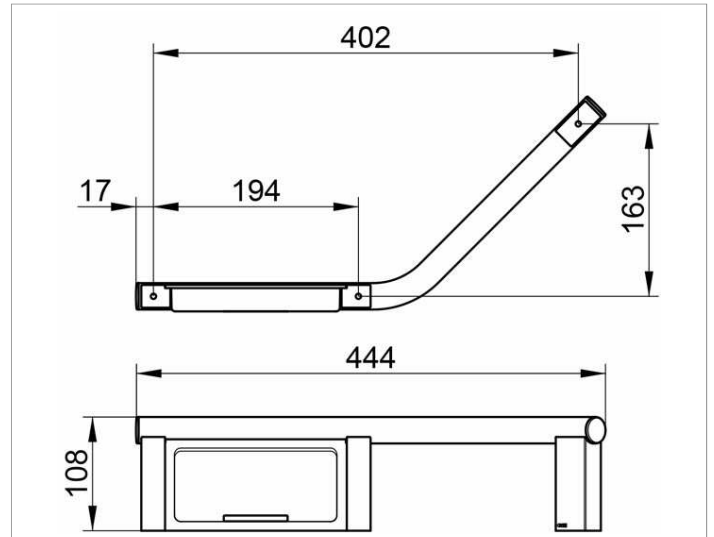

Plan
14909012037 Grab bar 135°

PRODUCT

DRAWING

PRODUCT ATTRIBUTES

with soap holder, left hand

SURFACE

chrome-plated