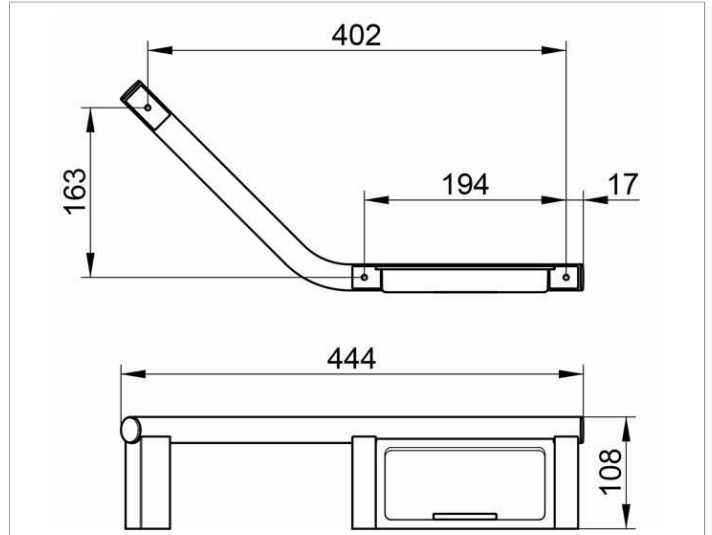

Plan  
14909011037 Grab bar 135°

**PRODUCT**

**DRAWING**

**PRODUCT ATTRIBUTES**

with soap holder, right hand

**SURFACE**

chrome-plated