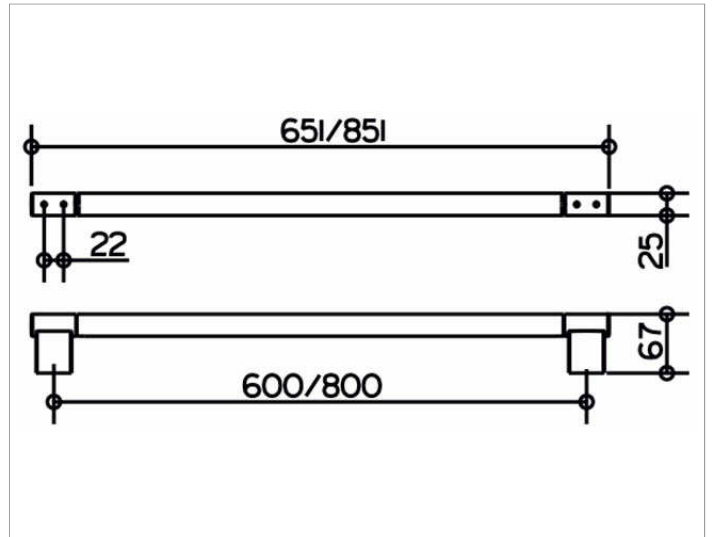

**Plan**  
**14901010800 Towel rail**

**PRODUCT**

**DRAWING**

**SURFACE**

chrome-plated

**DIMENSION**

800 mm

**SPECIFICATIONS**

KEUCO PLAN towel rail 14901010800  
 Chrome-plated towel rail, in a stylish yet functional design  
 anti static, easy to clean  
 Centre to centre 800 mm with overall width of 851 mm  
 Depth 67 mm  
 The towel rail is fitted with 4 hidden fixing points  
 incl. corrosion-free mounting material