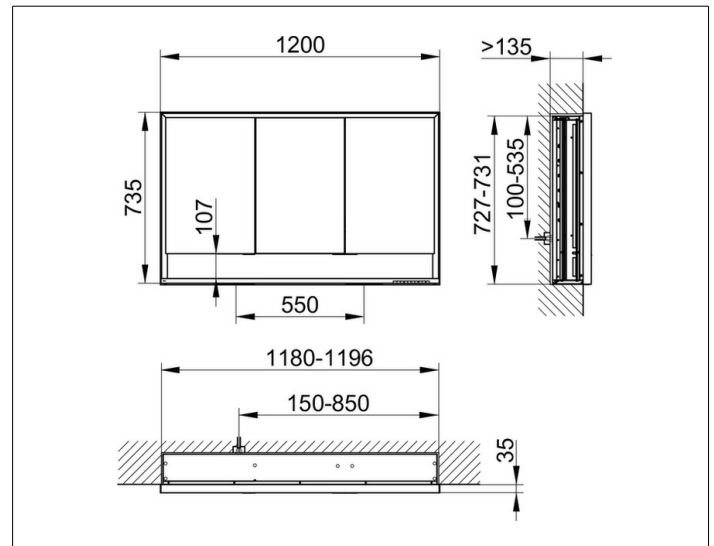

**Royal Lumos**  
**14315171331 Mirror cabinet**

**PRODUCT**

**DRAWING**

**PRODUCT ATTRIBUTES**

for recessed installation,  
 adjustable light colour from 2700 kelvin (warm white)  
 to 6500 kelvin (daylight),  
 3 hinged double sided crystal mirrored doors,  
 Body: aluminium silver anodized  
 interior rear wall mirrored  
 Operation:  
 key panel with capacitive touch sensor,  
 integrated extension function for e.g. lighth switch  
 Illumination:  
 frame lighting and washbasin/shelf light separately,  
 infinitely dimmable and can be switched on/off  
 LED 65 watt (lifespan > 30.000 hours)  
 infinitely dimmable  
 EEK: C , 65 kWh/1000h

**EQUIPMENT**

- 1 shaver socket
- 3 x 2 adjustable glass shelves
- storage space across full width
- soft-closing doors

**SURFACE**

silver anodized

**DIMENSION**

1200 x 735 x 165 mm