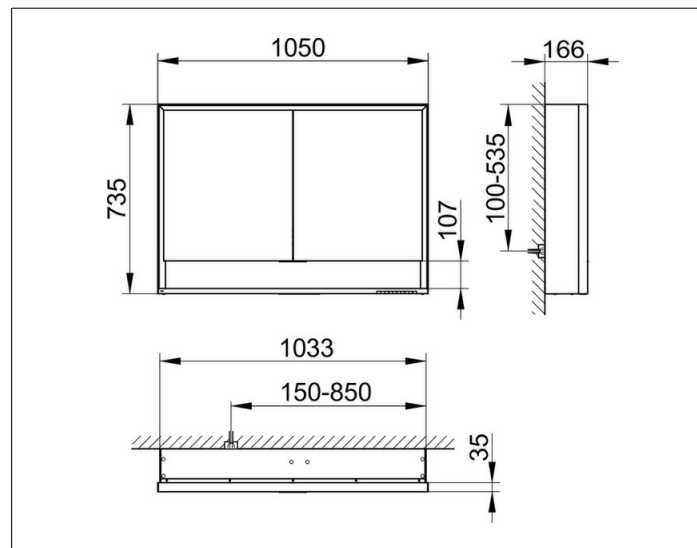

**Royal Lumos**

**14308171331 Mirror cabinet**

**PRODUCT**

**DRAWING**

**PRODUCT ATTRIBUTES**

wall mounted,  
 adjustable light colour from 2700 kelvin (warm white)  
 to 6500 kelvin (daylight),  
 2 hinged double sided crystal mirrored doors,  
 Body: aluminium silver anodized  
 Body panels made from rear-lacquered white glass  
 interior rear wall mirrored  
 Operation:  
 key panel with capacitive touch sensor,  
 integrated extension function for e.g. light switch  
 Illumination:  
 frame lighting and washbasin/shelf light separately,  
 infinitely dimmable and can be switched on/off  
 LED 61 watt (lifespan > 30.000 hours)  
 infinitely dimmable  
 EEK: C , 61 kWh/1000h

**EQUIPMENT**

- 1 shaver socket
- 2 x 2 adjustable glass shelves
- storage space across full width
- soft-closing doors

**SURFACE**

silver anodized

**DIMENSION**

1050 x 735 x 165 mm