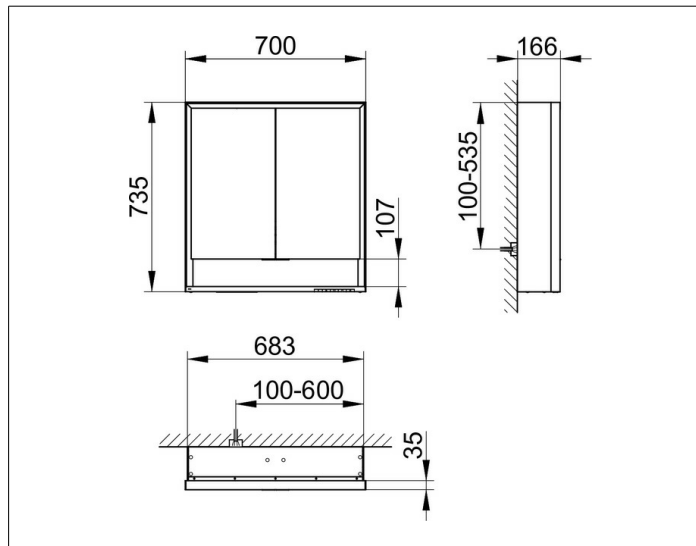

**Royal Lumos**

14307171331 Mirror cabinet

**PRODUCT**

**DRAWING**

**PRODUCT ATTRIBUTES**

wall mounted,  
 adjustable light colour from 2700 kelvin (warm white)  
 to 6500 kelvin (daylight),  
 2 hinged double sided crystal mirrored doors,  
 Body: aluminium silver anodized  
 Body panels made from rear-lacquered white glass  
 interior rear wall mirrored  
 Operation:  
 key panel with capacitive touch sensor,  
 integrated extension function for e.g. light switch  
 Illumination:  
 frame lighting and washbasin/shelf light separately,  
 infinitely dimmable and can be switched on/off  
 LED 55 watt (lifespan > 30.000 hours)  
 infinitely dimmable  
 EEK: C , 55 kWh/1000h

**EQUIPMENT**

- 1 shaver socket
- 2 x 2 adjustable glass shelves
- storage space across full width
- soft-closing doors

**SURFACE**

silver anodized

**DIMENSION**

700 x 735 x 165 mm