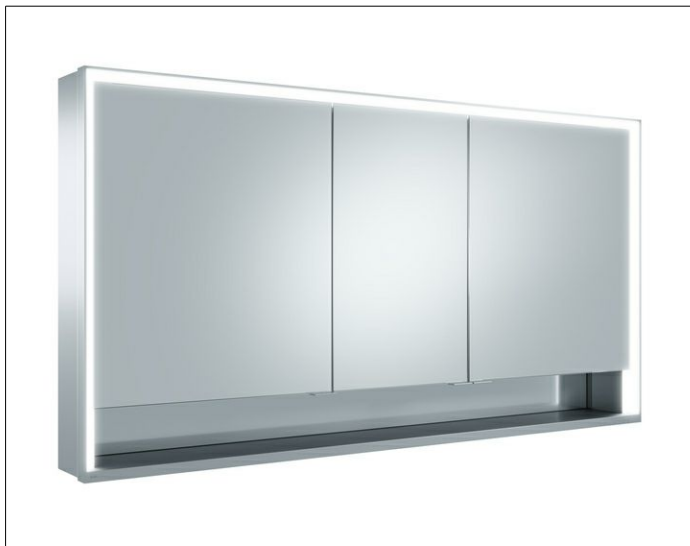

Royal Lumos
14306171333 Mirror cabinet

PRODUCT

DRAWING

PRODUCT ATTRIBUTES

wall mounted,
 adjustable light colour from 2700 kelvin (warm white)
 to 6500 kelvin (daylight),
 3 hinged double sided crystal mirrored doors,
 Body: aluminium silver anodized
 Body panels made from rear-lacquered white glass
 interior rear wall mirrored
 Operation:
 key panel with capacitive touch sensor,
 DALI controlled
 Illumination:
 frame lighting and washbasin/shelf light separately,
 infinitely dimmable and can be switched on/off
 LED 68 watt (lifespan > 30.000 hours)
 infinitely dimmable
 EEK: C , 68 kWh/1000h

EQUIPMENT

- 1 shaver socket
- 3 x 2 adjustable glass shelves
- storage space across full width
- soft-closing doors

SURFACE

silver anodized

DIMENSION

1400 x 735 x 165 mm