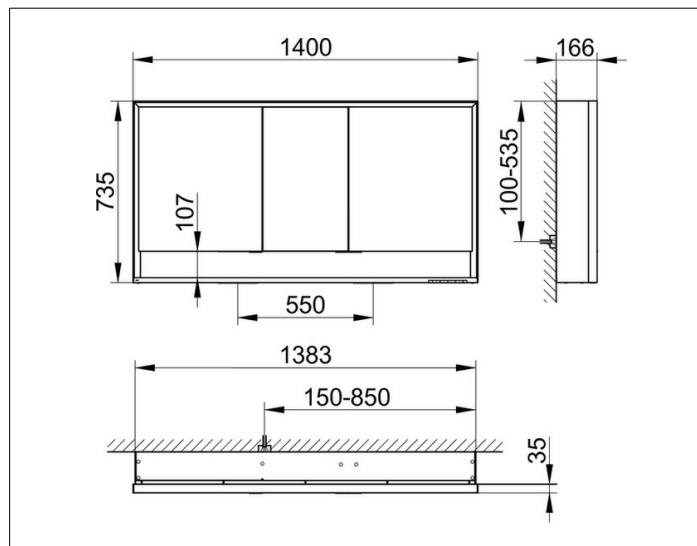

Royal Lumos
14306171333 Mirror cabinet

PRODUCT

DRAWING

PRODUCT ATTRIBUTES

wall mounted,
 adjustable light colour from 2700 kelvin (warm white)
 to 6500 kelvin (daylight),
 3 hinged double sided crystal mirrored doors,
 Body: aluminium silver anodized
 Body panels made from rear-lacquered white glass
 interior rear wall mirrored
 Operation:
 key panel with capacitive touch sensor,
 DALI controlled
 Illumination:
 frame lighting and washbasin/shelf light separately,
 infinitely dimmable and can be switched on/off
 LED 68 watt (lifespan > 30.000 hours)
 infinitely dimmable
 EEK: C , 68 kWh/1000h

EQUIPMENT

- 1 shaver socket
- 3 x 2 adjustable glass shelves
- storage space across full width
- soft-closing doors

SURFACE

silver anodized

DIMENSION

1400 x 735 x 165 mm