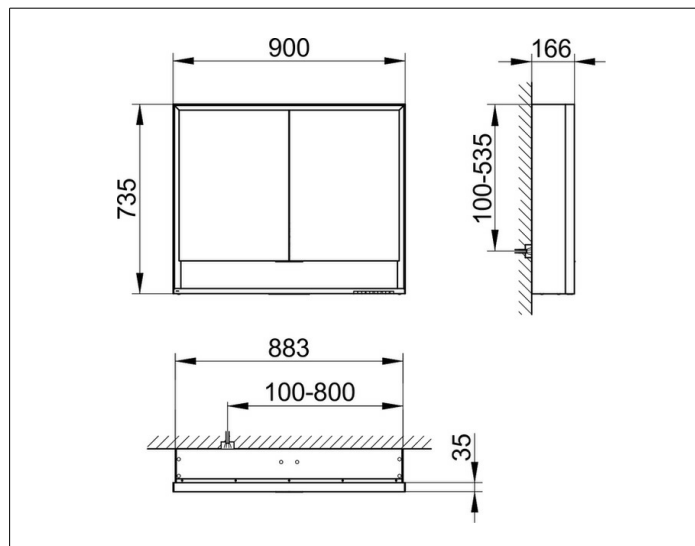

**Royal Lumos**

14303171331 Mirror cabinet

**PRODUCT**

**DRAWING**

**PRODUCT ATTRIBUTES**

wall mounted,  
 adjustable light colour from 2700 kelvin (warm white)  
 to 6500 kelvin (daylight),  
 2 hinged double sided crystal mirrored doors,  
 Body: aluminium silver anodized  
 Body panels made from rear-lacquered white glass  
 interior rear wall mirrored  
 Operation:  
 key panel with capacitive touch sensor,  
 integrated extension function for e.g. light switch  
 Illumination:  
 frame lighting and washbasin/shelf light separately,  
 infinitely dimmable and can be switched on/off  
 LED 58 watt (lifespan > 30.000 hours)  
 infinitely dimmable  
 EEK: C , 58 kWh/1000h

**EQUIPMENT**

- 1 shaver socket
- 2 x 2 adjustable glass shelves
- storage space across full width
- soft-closing doors

**SURFACE**

silver anodized

**DIMENSION**

900 x 735 x 165 mm