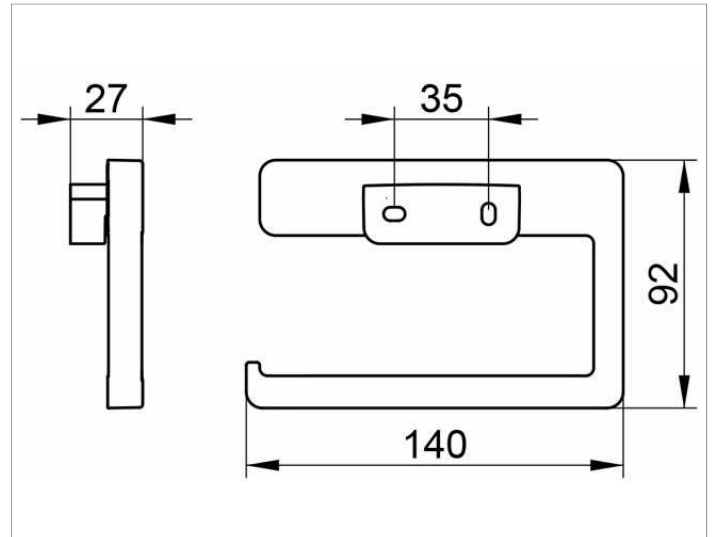

**Collection Moll**

12762010000 Toilet paper holder

**PRODUCT**

**DRAWING**

**PRODUCT ATTRIBUTES**

open form  
for 100/120 mm wide paper rolls

**SURFACE**

chrome-plated

**SPECIFICATIONS**

KEUCO COLLECTION MOLL Toilet paper holder 12762010000, open form, chrome-plated  
toilet paper holder in an esthetic design, open form, holder with slightly rounded edges  
Suitable for 100 mm wide toilet rolls  
Width 140 mm, height 92 mm, Projection 27 mm  
The toilet paper holder is fitted with 2 hidden fixing points incl. corrosion-free mounting material